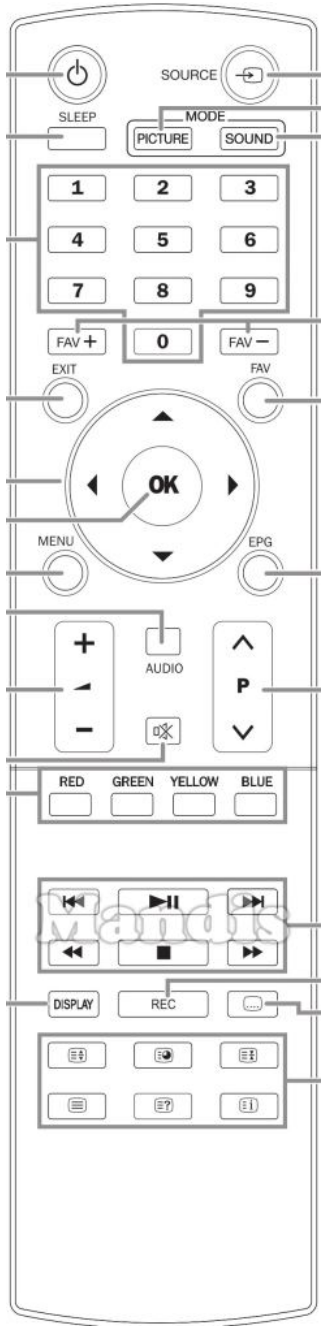

Original	Substitut
 Power	 Power
 Source	 AV / Input / RDS
 Sleep	 Sleep / Timer
 Picture Mode	 Picture / Format
 Sound Mode	 Sound / Title
 1	 1
 2	 2
 3	 3
 4	 4
 5	 5
 6	 6
 7	 7
 8	 8
 9	 9
 FAV+	 Shift + Up
 0	 0
 FAV-	 Shift + Down

Original	Substitut
 Exit	 Exit / Cancel / Clear
 Up	 Up
 FAV	 Fav / Marker / PC
 Left	 Left
 OK	 OK
 Right	 Right
 Menu	 Menu / Home
 Down	 Down
 EPG	 Guide / EPG / -/--
 Vol+	 Vol+
 Audio	 Audio / Lang I/II
 P+	 CH+ / Page+
 Vol-	 Vol-
 Mute	 Mute / Dimmer
 P-	 CH- / Page-
 Red	 Red / Netflix / Search
 Green	 Green / APP / Repeat

	Original	Substitut	
	Yellow	 Yellow / YouTube / Repeat	
	Blue	 Blue / Prime Video / Random	
	I<<	 I<< / Preset-	
	Pause	 Pause / Step / Freeze	
	Play	 Play / Slow	
	>>I	 >>I / Preset+	
	<<	 << / Tune-	
	Stop	 Stop / Hold	
	>>	 >> / Tune+	
	Display	 Display / Media	
	Rec	 Rec / Rec Mode	
	[...]	 Subtitle / EQ	
	[≡◆]	 Zoom / Size	
	[≡o]	 Eject / Surround	
	[≡+]	 +  Shift + Stop /	
	[≡]	 Text / Goto	
	[≡?]	 Info / Angle	

	Original	Substitut	
	[≡i]	 Smart / List	