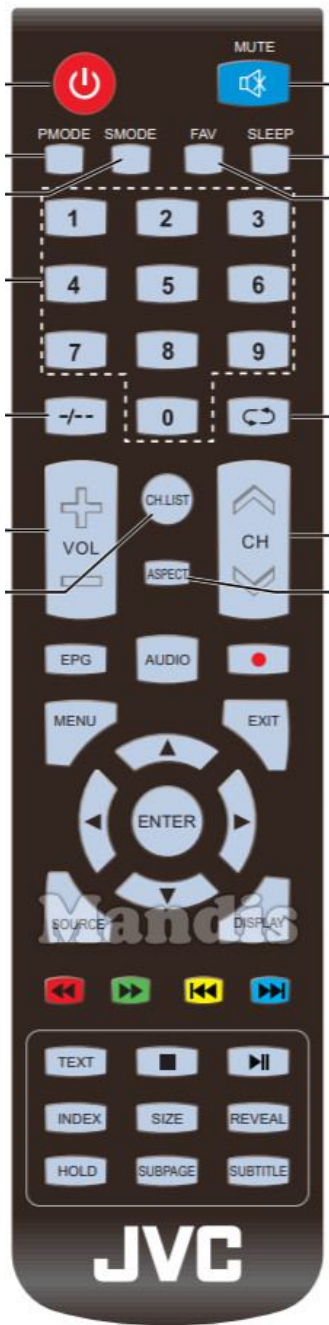

| Original  | Substitut | Original  | Substitut                 |
|---|-----------|---|---------------------------|
|    | Power     |    | Power                     |
|    | Mute      |    | Mute / Dimmer             |
|    | P.Mode    |    | Picture / Format          |
|    | S.Mode    |    | Sound / Title             |
|    | FAV       |    | Fav / Marker / PC         |
|    | Sleep     |    | Sleep / Timer             |
|    | 1         |    | 1                         |
|    | 2         |    | 2                         |
|    | 3         |    | 3                         |
|    | 4         |    | 4                         |
|   | 5         |   | 5                         |
|  | 6         |  | 6                         |
|  | 7         |  | 7                         |
|  | 8         |  | 8                         |
|  | 9         |  | 9                         |
|  | 0         |  | Shift + Guide / EPG / -/- |
|  | 0         |  | 0                         |

| Original  | Substitut | Original  | Substitut                |
|---|-----------|---|--------------------------|
|    | Recall    |    | Back / Return            |
|    | Vol+      |    | Vol+                     |
|    | CH.List   |    | Smart / List             |
|    | CH+       |    | CH+ / Page+              |
|    | Vol-      |    | Vol-                     |
|    | Aspect    |    | Shift + Picture / Format |
|    | CH-       |    | CH- / Page-              |
|    | EPG       |    | Guide / EPG / -/-        |
|    | Audio     |    | Audio / Lang I/II        |
|    | Rec       |    | Rec / Rec Mode           |
|   | Menu      |   | Menu / Home              |
|  | Exit      |  | Exit / Cancel / Clear    |
|  | Up        |  | Up                       |
|  | Left      |  | Left                     |
|  | Enter     |  | OK                       |
|  | Right     |  | Right                    |
|  | Source    |  | AV / Input / RDS         |