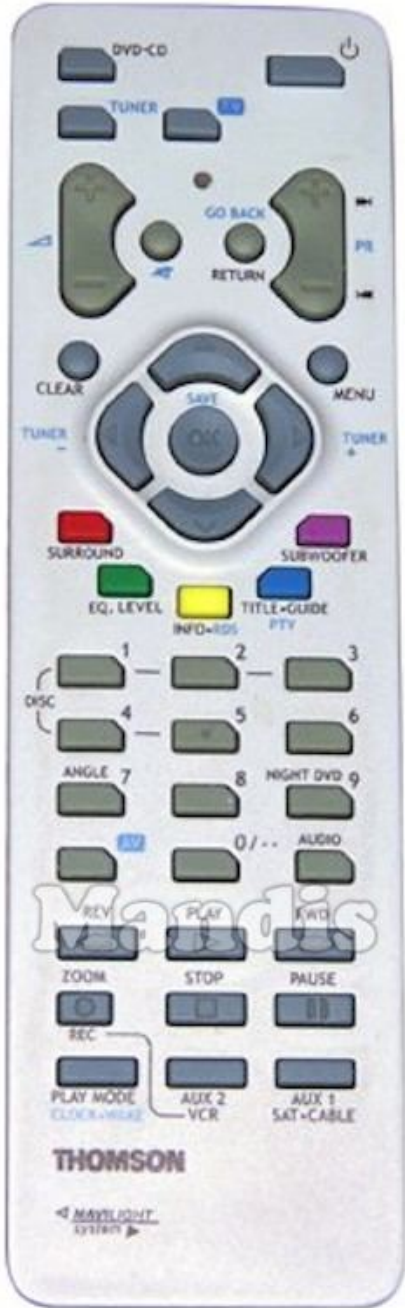

| Original | Substitut |
|---|--|
|  Power |  Power |
|  Mute |  Mute |
|  Menu |  Menu |
|  1 / Disc 1 |  1 |
|  2 / Disc 2 |  2 |
|  3 / Disc 3 |  3 |
|  4 / Disc 4 |  4 |
|  5 / Disc 5 |  5 |
|  6 |  6 |
|  7 / Angle |  7 |
|  8 |  8 |
|  9 / Night DVD |  9 |
|  0 / -- |  0 |
|  Aux 1 / SAT / |  AV |
|  Aux 2 / VCR |  Shift + AV |
|  Tuner |  Shift + TV/R |
|  TV |  TV/R |

| Original | Substitut |
|--|--|
|  DVD / CD |  Media |
|  Vol + |  Vol + |
|  Vol - |  Vol - |
| >> button icon" data-bbox="507 295 544 325"/> |  |
|  |  |
|  |  |
|  |  |
|  |  |
|  |  |
|  |  |
|  |  |
|  |  |
|  |  Shift + Play |
|  |  |
|  |  |
|  |  |
|  |  |

| Original | Substitut | Original | Substitut |
|--|---|----------|-----------|
|  Play |  Play | | |
|  >> FWD |  >> | | |
|  Audio |  Dual | | |
|  PR + |  Ch + | | |
|  PR - |  Ch - | | |
|  Tuner - |  Shift + Left | | |
|  Tuner + |  Shift + Right | | |
|  Purple / |  Pre Ch | | |
|  Red / Surround |  Red | | |
|  Green / EQ Level |  Green | | |
|  Yellow / Info |  Yellow | | |
|  Blue / Title/Guide |  Blue | | |
|  Yellow / Info |  Info | | |
|  Blue / Title/Guide |  Guide | | |
| | | | |
| | | | |
| | | | |
| | | | |
| | | | |
| | | | |