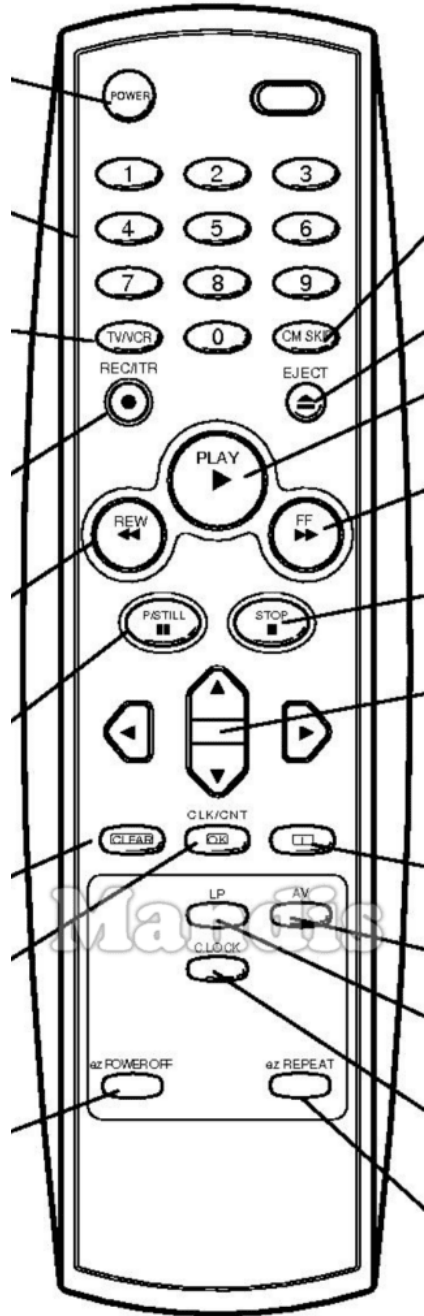

Original	Substitut
 Power	 Power
 1	 1
 2	 2
 3	 3
 4	 4
 5	 5
 6	 6
 7	 7
 8	 8
 9	 9
 TV/VCR	 Smart / List
 0	 0
 CM-Skip	 Display / Media
 REC / ITR	 Rec / Rec Mode
 Eject	 Eject / Surround
 Play	 Play / Slow
 << REW	 << / Tune-

Original	Substitut
 << REW	 I<< / Preset-
 >> F FWD	 >> / Tune+
 >> F FWD	 >>I / Preset+
 Pause/Still	 Pause / Step / Freeze
 Stop	 Stop / Hold
 Left	 Left
 Up	 Up
 Right	 Right
 Down	 Down
 Clear	 Exit / Cancel / Clear
 OK / CLK / CNT	 OK
 i	 Info / Angle
 LP	 Text / Goto
 AV	 AV / Input / RDS
 C.Lock	 TV/Radio /

Original	Substitut	
On/Off		Power
Audio Out		Mute / Dimmer
Play		Play / Slow
Pause		Pause / Step / Freeze
Stop		Stop / Hold
Record		Rec / Rec Mode
Rewind		<< / Tune-
F.Forward		>> / Tune+
Prev.		I<< / Preset-
Next		>>I / Preset+
F.Adv		Sound / Title
Audio		Audio / Lang I/II
Case Tape		Eject / Surround
Mon/TV		Picture / Format
Sp/Lp/Speed		Zoom / Size
Timer/Sleep		Sleep / Timer
Progr/C/CH		TV/Radio /

Original	Substitut	
Auto/Track		D.Menu / Top
T.Set/Clock		Setup / OPT /
Video/Go-To		Text / Goto
Input Source		AV / Input / RDS
Menu		Menu / Home
Menu Up		Up
Menu Left		Left
OK Enter		OK
Menu Right		Right
Exit		Exit / Cancel / Clear
Menu Down		Down
Slow/Dpss+		Vol+
VCR/TV		Smart / List
Tracking+		CH+ / Page+
Slow/Dpss-		Vol-
Display		Display / Media
Tracking-		CH- / Page-