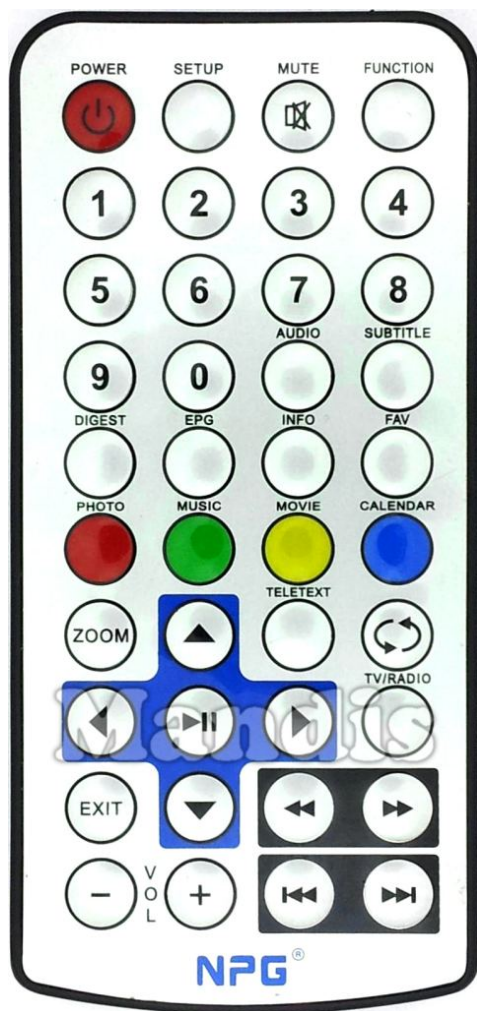

	Original	Substitut		Original	Substitut
	Power		Power		EPG
	Setup		Options		Info
	Mute		Mute		FAV
	Function		Menu		Red/Photo
	1		1		Green/Music
	2		2		Yellow/Movie
	3		3		Blue/Calendar
	4		4		Zoom
	5		5		Teletext
	6		6		Tv/Radio
	7		7		Recall
	8		8		Exit
	9		9		Up
	0		0		Down
	Audio		Dual		Right
	Subtitle		Subt		Left
	Digest		Smart		Play/Pause

	Original	Substitut		Original	Substitut
	Guide		Guide		TV
	Info		Info		DVD
	Pre Ch		Pre Ch		SAT
	Red		Red		AUX
	Green		Green		PLAY MODE
	Yellow		Yellow		PAUSE
	Blue		Blue		STOP
	Eject		Eject		DISC NAV
	Text		Text		SOUND
	TV/R		TV/R		AD
	Back		Back		SETTINGS
	Exit		Exit		LIST
	Up		Up		DUAL
	Down		Down		SUBT
	Right		Right		OPT
	Left		Left		PROG
	Ok		Ok		SEARCH
					PICTURE
					ECO
					SLEEP
					TV/R
					FORMAT
					3D
					E-MANUAL
					REPEAT
					ZOOM
					TIMER
					D.MENU
					TEXT
					UP
					AV

Original	Substitut	Original	Substitut
	Play		Play
	Pause		Pause
	<<		<<
	>>		>>
	>>		>>
	<<		<<
	Vol+		Vol +
	Vol-		Vol -