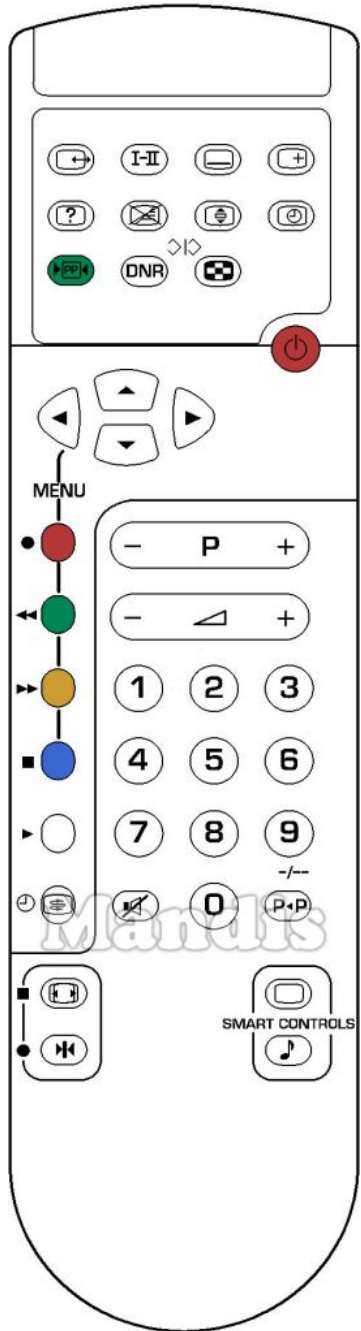

Original	Substitut	Original	Substitut
	4			
	5			
	6			
	7			
	8			
	9			
	0			
	Mute			
	P < P			
	Format			
	Freeze			
	Smart Controls Picture			
	Smart Controls Audio