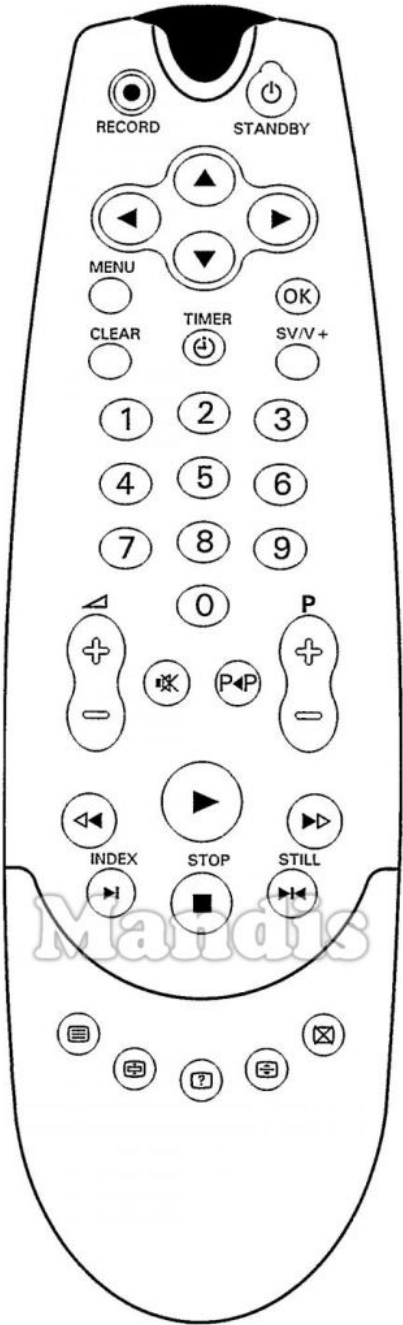

Original		Substitut		Original		Substitut	
	Standby		Power		6		6
	Record		Rec		7		7
	Up		Up		8		8
	Left		Left		9		9
	Right		Right		0		0
	Down		Down		Vol+		Vol +
	→>		Smart		Vol-		Vol -
	OK		Ok		Mute		Mute
	Menu		Menu		P<P		Pre Ch
	Clear		Exit		P+		Ch +
	Timer		AV		P-		Ch -
	SV/V+		Media		Play		Play
	1		1		<<		<<
	2		2		>>		>>
	3		3		>I / Index		>>I
	4		4		Stop		Stop
	5		5		>I< Still		Pause

Original	Substitut	Original	Substitut
	Teletext		Text
	Hold		Red
	Reveal		Green
	Size		Yellow
	Cancel		Blue