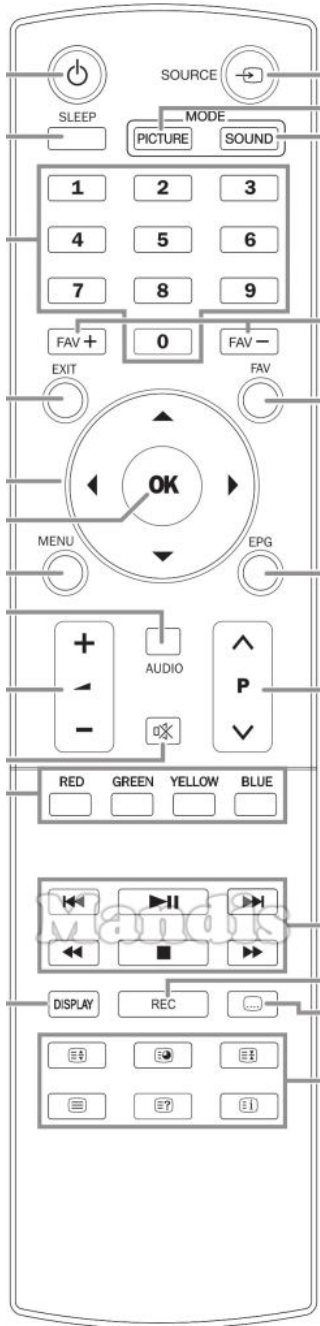

Original	Replacement	Original	Replacement
	Power		Power
	Source		AV / Input / RDS
	Sleep		Sleep / Timer
	Picture Mode		Picture / Format
	Sound Mode		Sound / Title
	1		1
	2		2
	3		3
	4		4
	5		5
	6		6
	7		7
	8		8
	9		9
	FAV+		Shift + Up
	0		0
	FAV-		Shift + Down
	Exit		Exit / Cancel / Clear
	Up		Up
	FAV		Fav / Marker / PC
	Left		Left
	OK		OK
	Right		Right
	Menu		Menu / Home
	Down		Down
	EPG		Guide / EPG / -/--
	Vol+		Vol+
	Audio		Audio / Lang I/II
	P+		CH+ / Page+
	Vol-		Vol-
	Mute		Mute / Dimmer
	P-		CH- / Page-
	Red		Red / Netflix / Search
	Green		Green / APP / Repeat

	Original	Replacement	
	Yellow	 Yellow / YouTube / Repeat	
	Blue	 Blue / Prime Video / Random	
	I<<	 I<< / Preset-	
	Pause	 Pause / Step / Freeze	
	Play	 Play / Slow	
	>>I	 >>I / Preset+	
	<<	 << / Tune-	
	Stop	 Stop / Hold	
	>>	 >> / Tune+	
	Display	 Display / Media	
	Rec	 Rec / Rec Mode	
	[...]	 Subtitle / EQ	
	[≡◇]	 Zoom / Size	
	[≡o]	 Eject / Surround	
	[≡+]	 +  Shift + Stop /	
	[≡]	 Text / Goto	
	[≡?]	 Info / Angle	

	Original	Replacement
	[≡i]	 Smart / List