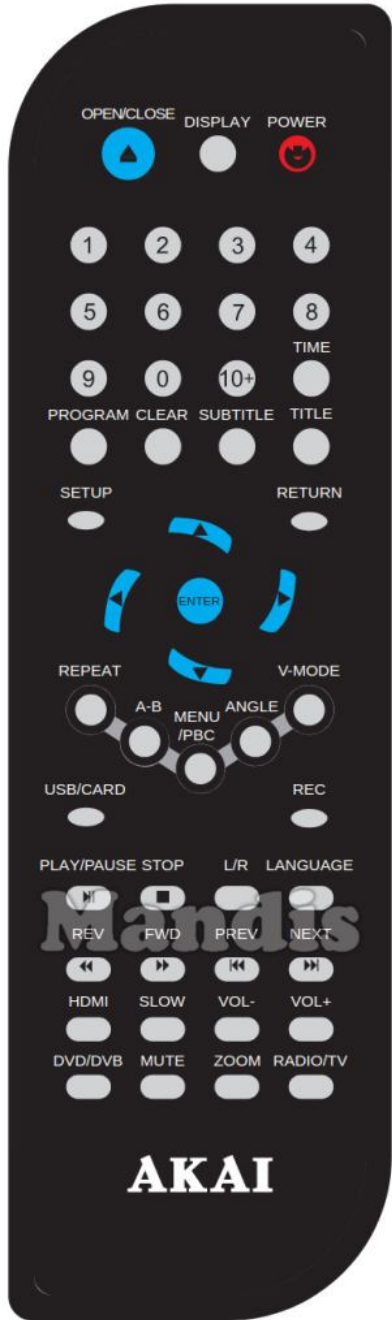

Original	Replacement
 Power	 Power
 Open/Close	 Eject
 Display	 Info
 1	 1
 2	 2
 3	 3
 4	 4
 5	 5
 6	 6
 7	 7
 8	 8
 9	 9
 0	 0
 10+	 Guide
 Time	 AV
 Program	 Sleep
 Clear	 Exit

Original	Replacement
 Subtitle	 Subt
 Title	 Text
 Setup	 Options
 Return	 Back
 Up	 Up
 Right	 Right
 Down	 Down
 Left	 Left
 Enter	 Ok
 Repeat	 Shift + Text
 A-B	 D. Menu
 Menu / PBC	 Menu
 Angle	 Format
 V-Mode	 3D
 USB / CARD	 Media
 Rec	 Rec
 Play	 Play

Original		Replacement		Original	Replacement
	Pause		Pause		
	Stop		Stop		
	L / R		Yellow		
	Language		Dual		
	<< Rew		<<		
	>> Fwd		>>		
	I<< Prev		I<<		
	>>I Next		>>I		
	HDMI		Smart		
	Slow		Shift + Play		
	Vol-		Vol -		
	Vol+		Vol +		
	DVD / DVB		Red		
	Mute		Mute		
	Zoom		Shift + Eject		
	Radio / Tv		TV/R		