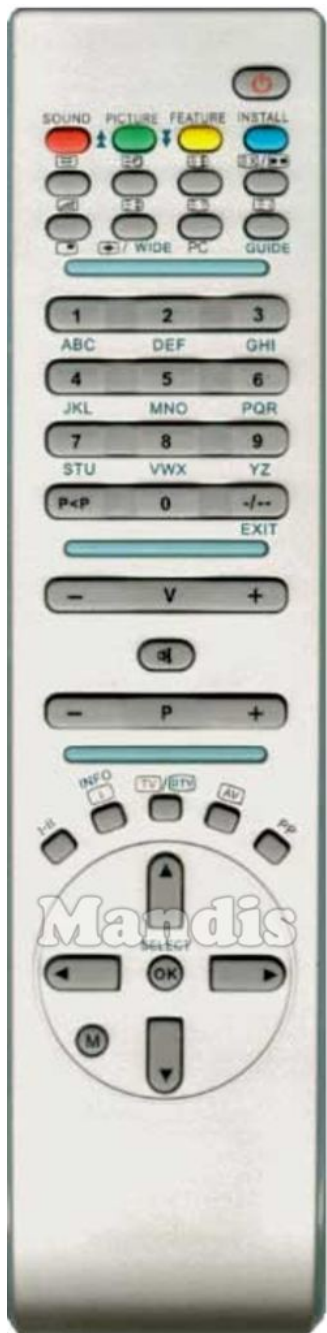

Original	Replacement	Original	Replacement
 Power	 Power	 5	 5
 Red/Sound ↑	 Red	 6	 6
 Green/Picture/↓	 Green	 7	 7
 Yellow/Feature	 Yellow	 8	 8
 Blue/Install	 Blue	 9	 9
 [=]	 REPEAT TEXT	 0	 0
 [=0]	 SETTINGS OPT	 P<P	 FAV PRE-CH
 [=+]	 AD SUBT	 P<P	 SHIFT + GUIDE
 [=x]/[· ·]	 PICTURE FORMAT	 Vol+	 + VOL
 [/ =] / [*]	 RETURN BACK	 Vol-	 VOL -
 [+](=[◆])/Wide	 ECO 3D	 Mute	 MUTE
 [=?]/PC	 HOME SMART	 P+	 + CH
 [=i]/Guide	 GUIDE	 P-	 CH -
 1	 1	 I-II	 SOUND DUAL
 2	 2	 [i]/Info	 DISPLAY INFO
 3	 3	 TV/DTV	 SEARCH TV/R
 4	 4	 AV	 TIMER AV

Original	Replacement	Original	Replacement
 PP	 Media		
 Up	 Up		
 Down	 Down		
 Right	 Right		
 Left	 Left		
 OK/Select	 Ok		
 M	 Menu		