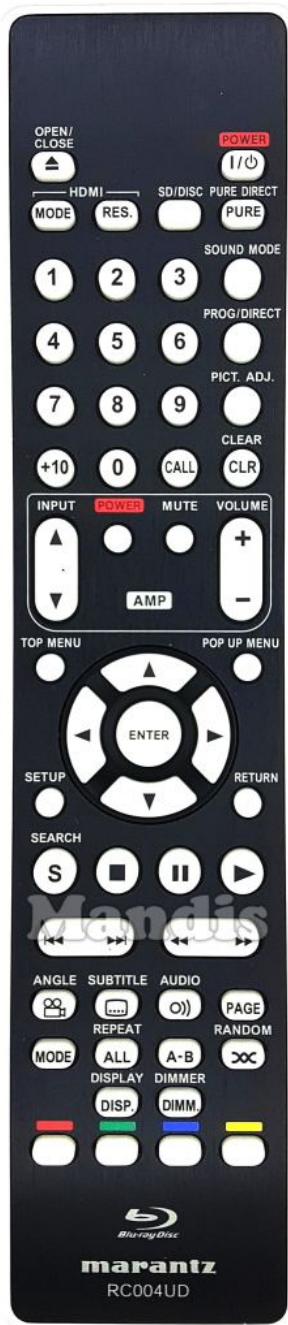

Original	Replacement	Original	Replacement
 Power	 Power	 7	 7
 Open/Close	 Eject	 8	 8
 HDMI Mode	 Smart	 9	 9
 HDMI Res.	 Media	 0	 0
 SD/Disc	 AV	 +10	 Guide
 Pure/Pure Direct	 Shift + List	 Input Up AMP	 Ch +
 Sound Mode	 Dual	 Input Down	 Ch -
 Prog/Direct	 Sleep	 Power AMP	 Shift + Power
 Pict. ADJ.	 Format	 Mute AMP	 Mute
 Clear	 Exit	 Vol+ AMP	 Vol +
 Call	 Pre Ch	 Vol- AMP	 Vol -
 1	 1	 Top Menu	 Menu
 2	 2	 Pop Up Menu	 D. Menu
 3	 3	 Return	 Back
 4	 4	 Setup	 Options
 5	 5	 Up	 Up
 6	 6	 Down	 Down

Original		Replacement		Original		Replacement	
	Right		Right		A-B		Shift + TV/R
	Left		Left		Random		Shift + Subt
	Enter		Ok		Display		Info
	Search		TV/R		Dimmer		Shift + 3D
	Stop		Stop		Red		Red
	Pause		Pause		Green		Green
	Play		Play		Blue		Blue
	I<<		I<<		Yellow		Yellow
	>>I		>>I				
	<<		<<				
	>>		>>				
	Angle		3D				
	[...]/Subtitle		Subt				
	Audio		Shift + Dual				
	Page		List				
	Mode		Shift + Options				
	All/Repeat		Text				

Original	Replacement	Original	Replacement
Power		Power	
Open/Close		Eject	
HDMI Mode		Smart	
HDMI Res.		Media	
SD/Disc		AV	
Pure/Pure Direct		Shift + List	
Sound Mode		Dual	
Prog/Direct		Sleep	
Pict. Adj.		Format	
Clear		Exit	
Call		Pre Ch	
1		1	
2		2	
3		3	
4		4	
5		5	
6		6	

Original	Replacement	Original	Replacement
7		7	
8		8	
9		9	
0		0	
+10		Guide	
Input Up AMP		Ch +	
Input Down		Ch -	
Power AMP		Shift + Power	
Mute AMP		Mute	
Vol+ AMP		Vol +	
Vol- AMP		Vol -	
Top Menu		Menu	
Pop Up Menu		D. Menu	
Return		Back	
Setup		Options	
Up		Up	
Down		Down	