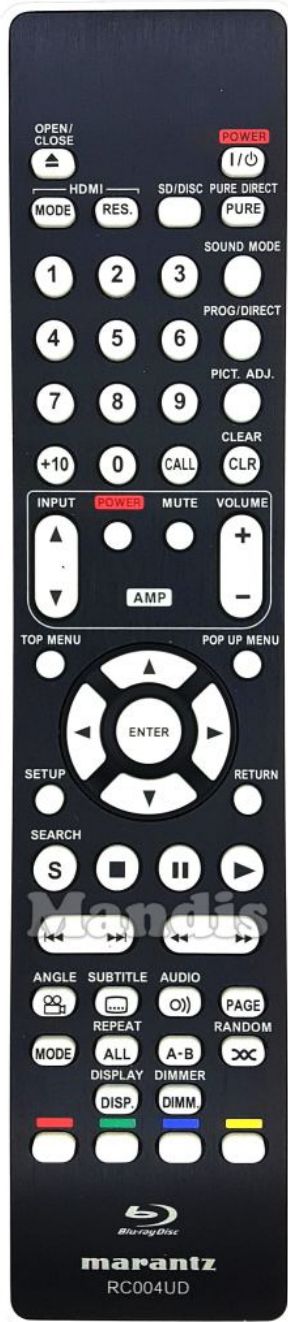

Original	Replacement	Original	Replacement
 Power	 Power	 7	 7
 Open/Close	 Eject	 8	 8
 HDMI Mode	 Smart	 9	 9
 HDMI Res.	 Media	 0	 0
 SD/Disc	 AV	 +10	 Guide
 Pure/Pure Direct	 Shift + List	 Input Up AMP	 Ch +
 Sound Mode	 Dual	 Input Down	 Ch -
 Prog/Direct	 Sleep	 Power AMP	 Shift + Power
 Pict. ADJ.	 Format	 Mute AMP	 Mute
 Clear	 Exit	 Vol+ AMP	 Vol +
 Call	 Pre Ch	 Vol- AMP	 Vol -
 1	 1	 Top Menu	 Menu
 2	 2	 Pop Up Menu	 D. Menu
 3	 3	 Return	 Back
 4	 4	 Setup	 Options
 5	 5	 Up	 Up
 6	 6	 Down	 Down

Original		Replacement		Original		Replacement	
	Right		Right		A-B		Shift + TV/R
	Left		Left		Random		Shift + Subt
	Enter		Ok		Display		Info
	Search		TV/R		Dimmer		Shift + 3D
	Stop		Stop		Red		Red
	Pause		Pause		Green		Green
	Play		Play		Blue		Blue
	I<<		I<<		Yellow		Yellow
	>>I		>>I				
	<<		<<				
	>>		>>				
	Angle		3D				
	[...]/Subtitle		Subt				
	Audio		Shift + Dual				
	Page		List				
	Mode		Shift + Options				
	All/Repeat		Text				

Original	Replacement	Original	Replacement
Power		Power	
Open/Close		Eject	
HDMI Mode		Smart	
HDMI Res.		Media	
SD/Disc		AV	
Pure/Pure Direct		Shift + List	
Sound Mode		Dual	
Prog/Direct		Sleep	
Pict. Adj.		Format	
Clear		Exit	
Call		Pre Ch	
1		1	
2		2	
3		3	
4		4	
5		5	
6		6	

Original	Replacement	Original	Replacement
7		7	
8		8	
9		9	
0		0	
+10		Guide	
Input Up AMP		Ch +	
Input Down		Ch -	
Power AMP		Shift + Power	
Mute AMP		Mute	
Vol+ AMP		Vol +	
Vol- AMP		Vol -	
Top Menu		Menu	
Pop Up Menu		D. Menu	
Return		Back	
Setup		Options	
Up		Up	
Down		Down	