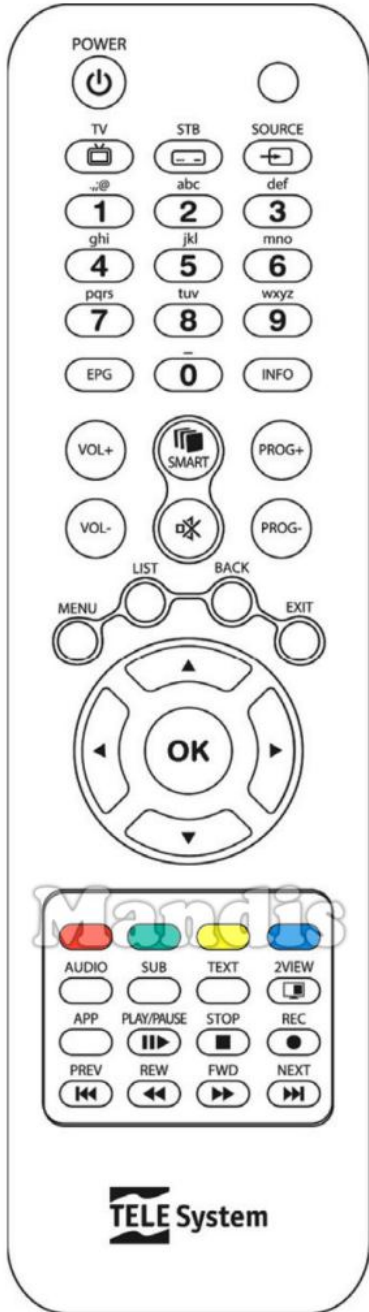

Original	Replacement
 Power	 Power
 1	 1
 2	 2
 3	 3
 4	 4
 5	 5
 6	 6
 7	 7
 8	 8
 9	 9
 0	 0
 EPG	 Guide
 Info	 Info
 Vol+	 Vol +
 Vol-	 Vol -
 Smart	 Smart
 Mute	 Mute

Original	Replacement
 Prog+	 Ch +
 Prog-	 Ch -
 Menu	 Menu
 List	 List
 Back	 Back
 Exit	 Exit
 Up	 Up
 Left	 Left
 OK	 Ok
 Right	 Right
 Down	 Down
 Red	 Red
 Green	 Green
 Yellow	 Yellow
 Blue	 Blue
 Audio	 Dual
 Sub	 Subt

Original	Replacement
Text	Text
2View	TV/R
APP	Media
Play / Pause	Play
Play / Pause	Pause
Stop	Stop
Rec	Rec
I<< PREV	I<<
>>I NEXT	>>I
<< REW	<<
>> FWD	>>

Original	Replacement