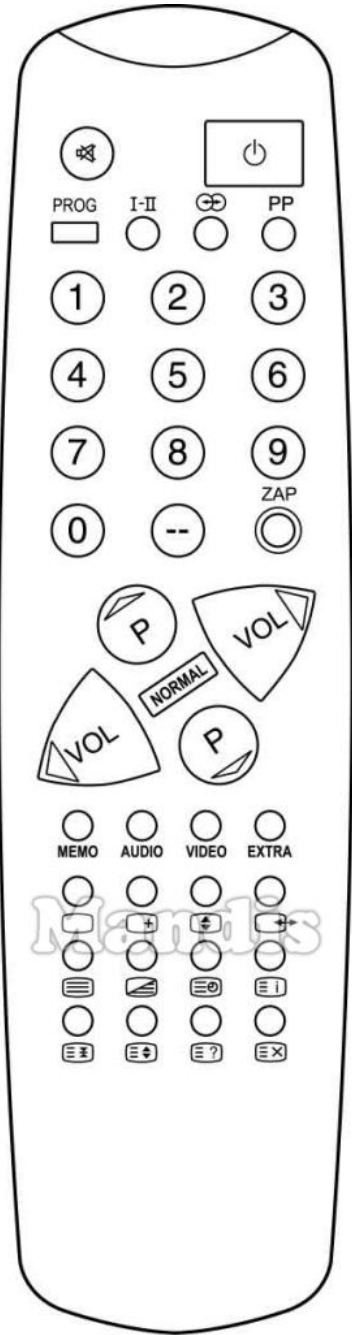

| Original | | Replacement | | Original | | Replacement | |
|----------|--------|-------------|-------------------|----------|----------------|-------------|-----------------------------|
| | Mute | | Mute / Dimmer | | ZAP | | Smart / List |
| | Power | | Power | | Up / P+ | | Up |
| | Prog | | TV/Radio / | | Up / P+ | | CH+ / Page+ |
| | I-II | | Audio / Lang I/II | | Right / Vol+ | | Right |
| | O to O | | Sound / Title | | Right / Vol+ | | Vol+ |
| | PP | | Back / Return | | Left / Vol- | | Left |
| | 1 | | 1 | | Left / Vol- | | Vol- |
| | 2 | | 2 | | Normal | | OK |
| | 3 | | 3 | | Down / P- | | Down |
| | 4 | | 4 | | Down / P- | | CH- / Page- |
| | 5 | | 5 | | Red / Memo | | Red / Netflix / Search |
| | 6 | | 6 | | Green / Audio | | Green / APP / Repeat |
| | 7 | | 7 | | Green / Audio | | Shift + Audio / Lang I/II |
| | 8 | | 8 | | Yellow / Video | | Yellow / YouTube / Repeat |
| | 9 | | 9 | | Blue / Extra | | Blue / Prime Video / Random |
| | 0 | | 0 | | [] | | Display / Media |
| | -- | | Guide / EPG / -- | | [+] | | Stop / Hold |

| | Original | Replacement | |
|---|----------|----------------------|-----------------------|
|  | [◆] | OPT-TOOLS SETUP | Setup / OPT / |
|  | []↔ | TOP MENU D.MENU | D.Menu / Top |
|  | [≡] | GOTO TEXT | Text / Goto |
|  | [/≡] | SHIFT + GOTO TEXT | Shift + Text / |
|  | [≡⊖] | EQ SUBTITLE | Subtitle / EQ |
|  | [≡ i] | ANGLE INFO | Info / Angle |
|  | [≡⏸] | STEP-FREEZE | Pause / Step / Freeze |
|  | [≡◆] | SIZE ZOOM | Zoom / Size |
|  | [≡?] | RDS AV INPUT | AV / Input / RDS |
|  | [≡X] | CLEAR EXIT | Exit / Cancel / Clear |
| | | | |
| | | | |
| | | | |
| | | | |
| | | | |
| | | | |
| | | | |
| | | | |
| | | | |
| | | | |