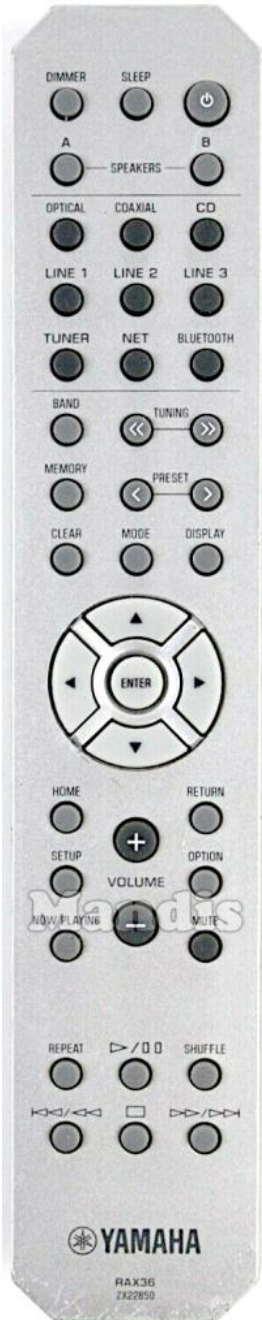

Original	Replacement
 Power	 Power
 Dimmer	 Shift + Mute / Dimmer
 Sleep	 Sleep / Timer
 Speakers A	 Guide / EPG / -/--
 Speakers B	 Fav / Marker / PC
 Optical	 7
 Coaxial	 8
 CD	 3
 Line 1	 1
 Line 2	 2
 Line 3	 4
 Tuner	 6
 Net	 5
 Bluetooth	 9
 Band	 TV/Radio /
 << Tuning	 Shift + << /
 << Tuning	 CH- / Page-

Original	Replacement
 Tuning >>	 CH+ / Page+
 Tuning >>	 Shift + >> /
 Memory	 Smart / List
 < Preset	 I<< / Preset-
 Preset >	 >>I / Preset+
 Clear	 Exit / Cancel / Clear
 Mode	 Sound / Title
 Display	 Display / Media
 Up	 Up
 Left	 Left
 Enter	 OK
 Right	 Right
 Down	 Down
 Home	 Menu / Home
 Return	 Back / Return
 Setup	 Setup / OPT /
 Vol+	 Vol+

Original	Replacement	Original	Replacement
	Option		D.Menu / Top
	Now Playing		Info / Angle
	Vol-		Vol-
	Mute		Mute / Dimmer
	Repeat		Green / APP / Repeat
	Play		Play / Slow
	Pause		Pause / Step / Freeze
	Shuffle		Blue / Prime Video / Random
	I<</<<		<< / Tune-
	Stop		Stop / Hold
	>>/>>I		>> / Tune+