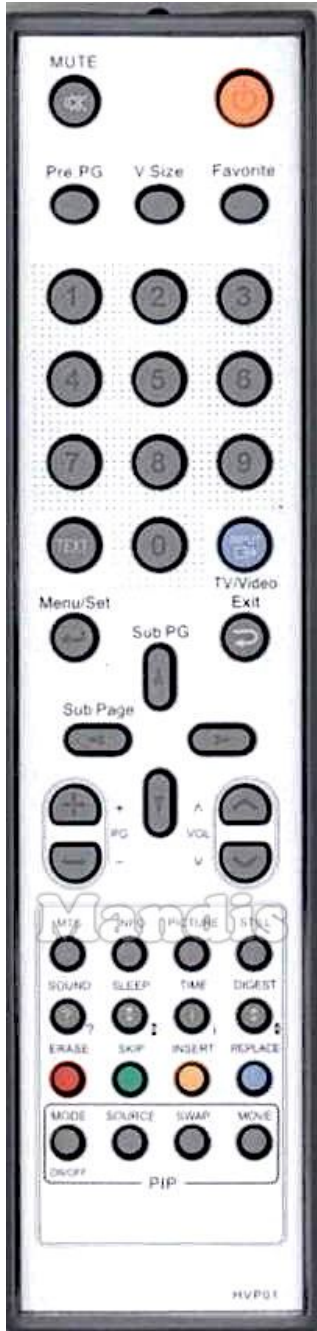

Original	Replacement
 Power	 Power
 Mute	 Mute
 Pre Pg	 Pre Ch
 V.Size	 Eject
 Favourite	 Shift + Pre Ch
 1	 1
 2	 2
 3	 3
 4	 4
 5	 5
 6	 6
 7	 7
 8	 8
 9	 9
 0	 0
 Text	 Text
 Input / TV/Video	 TV/R

Original	Replacement
 Menu / Set	 Menu
 Menu / Set	 Ok
 Exit	 Exit
 Up	 Up
 Left	 Left
 Right	 Right
 Down	 Down
 PG+	 Ch +
 PG-	 Ch -
 Vol+	 Vol +
 Vol-	 Vol -
 MTS	 Media
 PG Info	 Info
 Picture	 Format
 Still	 Pause
 Sound	 Dual
 Sleep	 Sleep

	Original	Replacement		Original	Replacement
	Time		AV		
	Bright		Options		
	Red / Erase		Red		
	Green / Skip		Green		
	Yellow / Insert		Yellow		
	Blue / Replace		Blue		
	PIP On/Off		Shift + Red		
	PIP Source		Shift + Green		
	PIP Swap		Shift + Yellow		
	PIP Move		Shift + Blue		