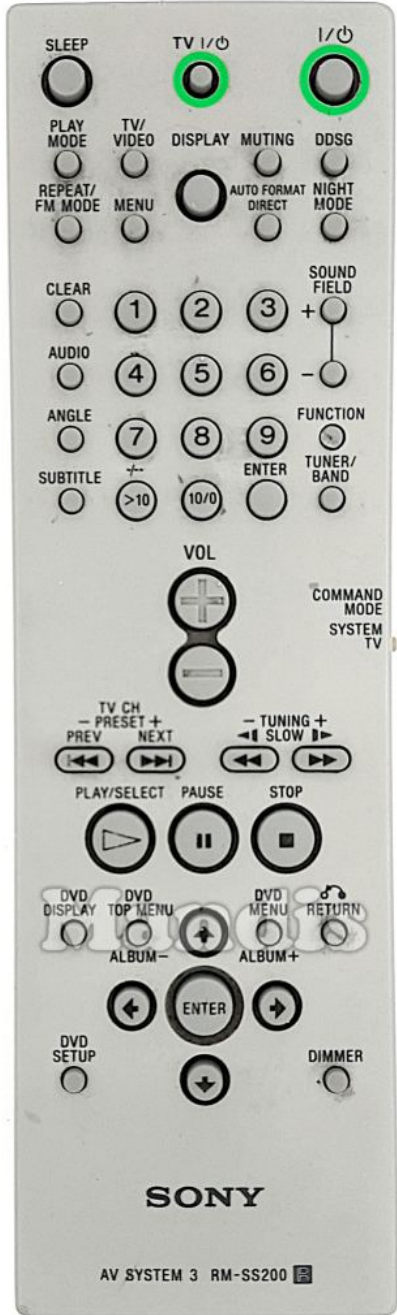

Original	Replacement	Original	Replacement
			
			
			
			
			
			
			
			
			
			
			
			
			
			
			
			
			

Original	Replacement	Original	Replacement
 <</> Slow/Tune-	 <<		
 Tuning+/Slow	 >>		
 Play	 Play		
 Pause	 Pause		
 Stop	 Stop		
 DVD Display	 Shift + Info		
 DVD Top	 Menu		
 DVD Menu /	 D. Menu		
 Return	 Back		
 Up	 Up		
 Left	 Left		
 Enter	 Ok		
 Right	 Right		
 Down	 Down		
 DVD Setup	 Options		
 Dimmer	 Blue		

	Original	Replacement	Original	Replacement
	Power			
	1			
	2			
	3			
	4			
	5			
	6			
	7			
	8			
	9			
	0			
	-/--			
	TV Vol+			
	TV Vol-			
	TV CH+			
	TV CH-			
	Tv/Video			