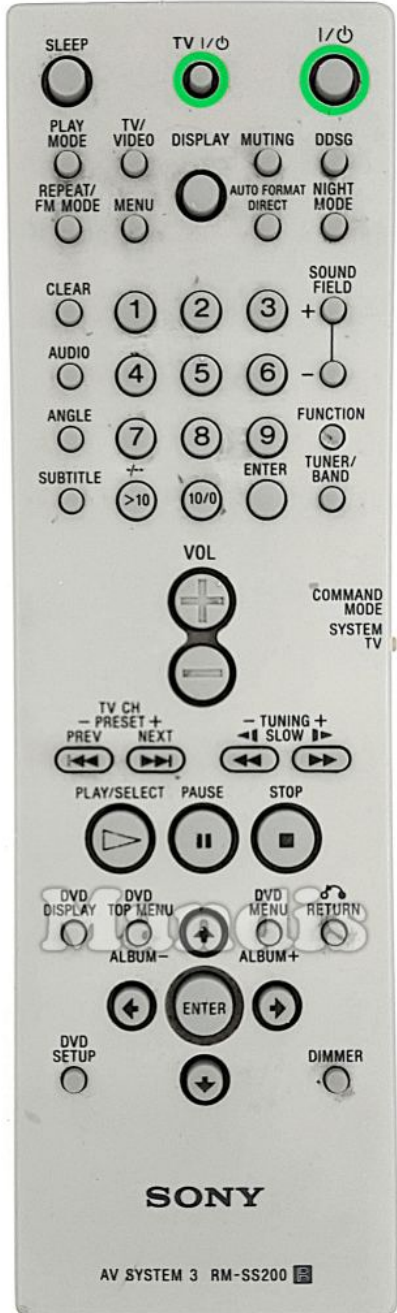

Original	Replacement	Original	Replacement
			
			
			
			
			
			
			
			
			
			
			
			
			
			
			
			
			

Original	Replacement	Original	Replacement
 <</> Slow/Tune-	 <<		
 Tuning+/Slow	 >>		
 Play	 Play		
 Pause	 Pause		
 Stop	 Stop		
 DVD Display	 Shift + Info		
 DVD Top	 Menu		
 DVD Menu /	 D. Menu		
 Return	 Back		
 Up	 Up		
 Left	 Left		
 Enter	 Ok		
 Right	 Right		
 Down	 Down		
 DVD Setup	 Options		
 Dimmer	 Blue		

	Original	Replacement	Original	Replacement
	Power			
	1			
	2			
	3			
	4			
	5			
	6			
	7			
	8			
	9			
	0			
	-/--			
	TV Vol+			
	TV Vol-			
	TV CH+			
	TV CH-			
	Tv/Video			