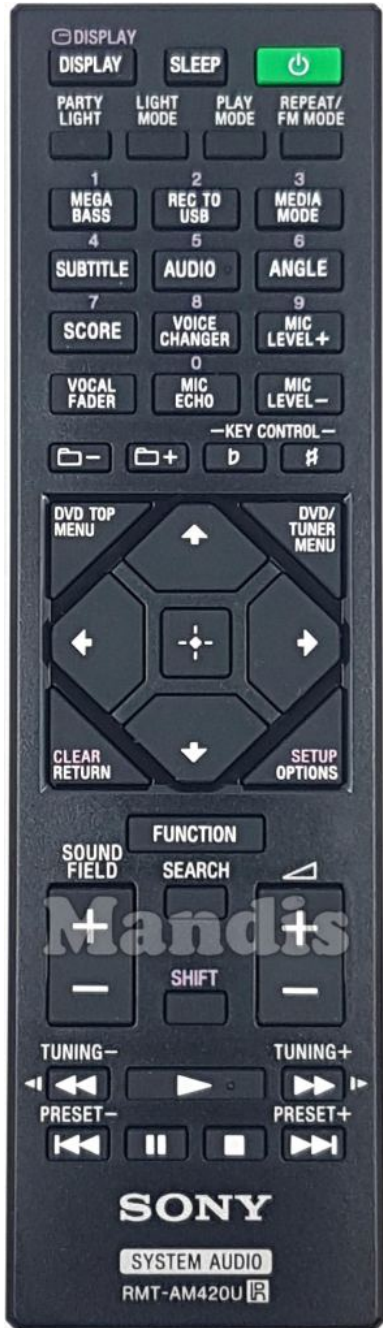

Original	Replacement
 Power	 Power
 Sleep	 Sleep / Timer
 Display	 Display / Media
 [*]/Display	 Smart / List
 Party Light	 Sound / Title
 Light Mode	 Picture / Format
 Play Mode	 Shift + Play /
 Repeat/FM	 Green / APP / Repeat
 1	 1
 2	 2
 3	 3
 4	 4
 5	 5
 6	 6
 7	 7
 8	 8
 9	 9

Original	Replacement
 0	 0
 Mega Bass	 Text / Goto
 Rec to USB	 Rec / Rec Mode
 Media Mode	 Shift + Display / Media
 Subtitle	 Subtitle / EQ
 Audio	 Audio / Lang I/II
 Angle	 Eject / Surround
 Score	 TV/Radio /
 Voice Changer	 AV / Input / RDS
 Mic Level+	 Shift + CH+ /
 Vocal Fader	 Fav / Marker / PC
 Mic Echo	 Zoom / Size
 Mic Level-	 Shift + CH- /
 Folder+	 Shift + Up
 Folder-	 Shift + Down
 Key Control b	 Yellow / YouTube / Repeat
 Key Control #	 Blue / Prime Video / Random

Original	Replacement
 DVD Top Menu	 D.Menu / Top
 DVD Tuner	 Menu / Home
 Return	 Back / Return
 Clear	 Exit / Cancel / Clear
 Options	 Shift + Setup / OPT / Tools
 Setup	 Setup / OPT /
 Up	 Up
 Down	 Down
 Right	 Right
 Left	 Left
 OK	 OK
 Function	 Guide / EPG / -/--
 Sound Field+	 CH+ / Page+
 Sound Field-	 CH- / Page-
 Search	 Red / Netflix / Search
 Vol+	 Vol+
 Vol-	 Vol-

Original	Replacement
 <</Tuning-	 << / Tune-
 Play	 Play / Slow
 >>/Tuning+	 >> / Tune+
 I<</Preset-	 I<< / Preset-
 Pause	 Pause / Step / Freeze
 Stop	 Stop / Hold
 >>I/Preset+	 >>I / Preset+