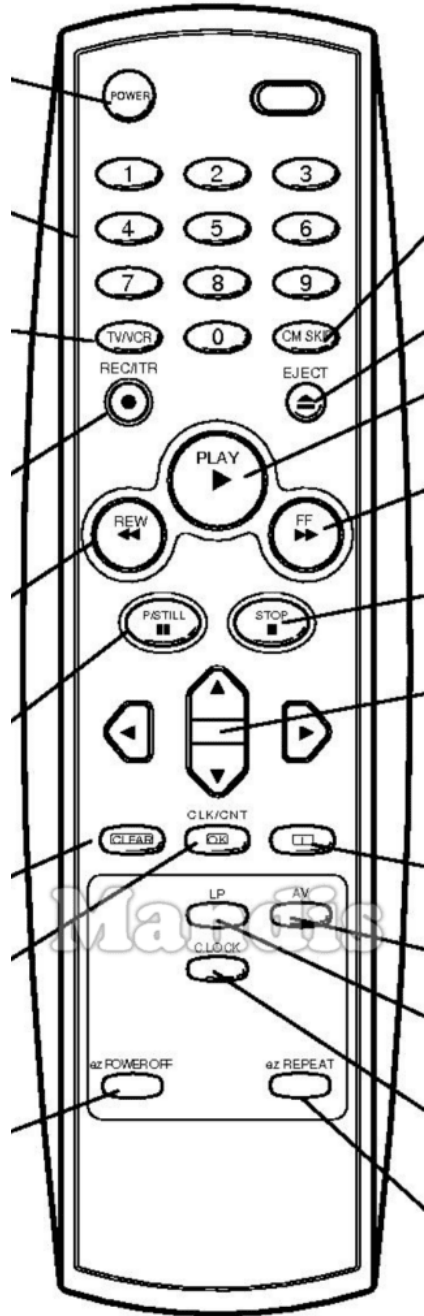

Original	Replacement	Replacement
On/Off		Power
Audio Out		Mute / Dimmer
Play		Play / Slow
Pause		Pause / Step / Freeze
Stop		Stop / Hold
Record		Rec / Rec Mode
Rewind		<< / Tune-
F.Forward		>> / Tune+
Prev.		I<< / Preset-
Next		>>I / Preset+
F.Adv		Sound / Title
Audio		Audio / Lang I/II
Case Tape		Eject / Surround
Mon/TV		Picture / Format
Sp/Lp/Speed		Zoom / Size
Timer/Sleep		Sleep / Timer
Progr/C/CH		TV/Radio /

Original	Replacement	Replacement
Auto/Track		D.Menu / Top
T.Set/Clock		Setup / OPT /
Video/Go-To		Text / Goto
Input Source		AV / Input / RDS
Menu		Menu / Home
Menu Up		Up
Menu Left		Left
OK Enter		OK
Menu Right		Right
Exit		Exit / Cancel / Clear
Menu Down		Down
Slow/Dpss+		Vol+
VCR/TV		Smart / List
Tracking+		CH+ / Page+
Slow/Dpss-		Vol-
Display		Display / Media
Tracking-		CH- / Page-

Original	Replacement	Replacement
On/Off		Power
Audio Out		Mute / Dimmer
Play		Play / Slow
Pause		Pause / Step / Freeze
Stop		Stop / Hold
Record		Rec / Rec Mode
Rewind		<< / Tune-
F.Forward		>> / Tune+
Prev.		I<< / Preset-
Next		>>I / Preset+
Audio Dub		Sound / Title
Audio		Audio / Lang I/II
Rec/Mode		Subtitle / EQ
Eject/Reverse		Eject / Surround
Mon/TV		Picture / Format
Sp/Lp/Speed		Zoom / Size
Timer/Record		Sleep / Timer

Original	Replacement	Replacement
Progr/C/CH		TV/Radio /
Auto/Track		D.Menu / Top
T.Set/Clock		Setup / OPT /
Video/Go-To		Text / Goto
Input Source		AV / Input / RDS
Menu		Menu / Home
Menu Up		Up
Show View		Info / Angle
Menu Left		Left
OK Enter		OK
Menu Right		Right
Exit		Exit / Cancel / Clear
Menu Down		Down
F.Adv		Back / Return
Slow/Dpss+		Vol+
VCR/TV		Smart / List
Chan+		CH+ / Page+