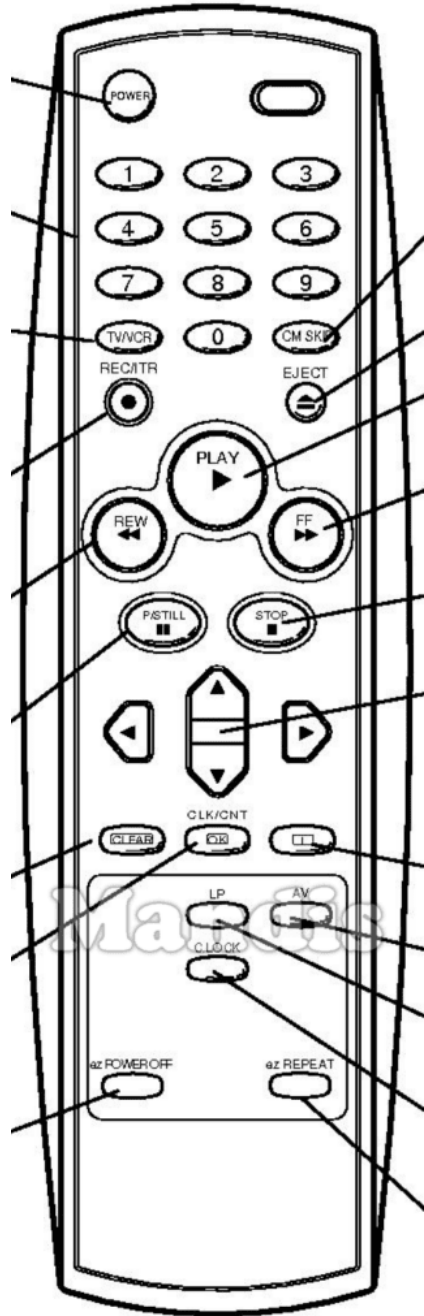

Original	Replacement
 Power	 Power
 1	 1
 2	 2
 3	 3
 4	 4
 5	 5
 6	 6
 7	 7
 8	 8
 9	 9
 TV/VCR	 Smart / List
 0	 0
 CM-Skip	 Display / Media
 REC / ITR	 Rec / Rec Mode
 Eject	 Eject / Surround
 Play	 Play / Slow
 << REW	 << / Tune-

Original	Replacement
 << REW	 I<< / Preset-
 >> F FWD	 >> / Tune+
 >> F FWD	 >>I / Preset+
 Pause/Still	 Pause / Step / Freeze
 Stop	 Stop / Hold
 Left	 Left
 Up	 Up
 Right	 Right
 Down	 Down
 Clear	 Exit / Cancel / Clear
 OK / CLK / CNT	 OK
 i	 Info / Angle
 LP	 Text / Goto
 AV	 AV / Input / RDS
 C.Lock	 TV/Radio /

Original	Replacement	Replacement
On/Off		Power
Audio Out		Mute / Dimmer
Play		Play / Slow
Pause		Pause / Step / Freeze
Stop		Stop / Hold
Record		Rec / Rec Mode
Rewind		<< / Tune-
F.Forward		>> / Tune+
Prev.		I<< / Preset-
Next		>>I / Preset+
F.Adv		Sound / Title
Audio		Audio / Lang I/II
Case Tape		Eject / Surround
Mon/TV		Picture / Format
Sp/Lp/Speed		Zoom / Size
Timer/Sleep		Sleep / Timer
Progr/C/CH		TV/Radio /

Original	Replacement	Replacement
Auto/Track		D.Menu / Top
T.Set/Clock		Setup / OPT /
Video/Go-To		Text / Goto
Input Source		AV / Input / RDS
Menu		Menu / Home
Menu Up		Up
Menu Left		Left
OK Enter		OK
Menu Right		Right
Exit		Exit / Cancel / Clear
Menu Down		Down
Slow/Dpss+		Vol+
VCR/TV		Smart / List
Tracking+		CH+ / Page+
Slow/Dpss-		Vol-
Display		Display / Media
Tracking-		CH- / Page-