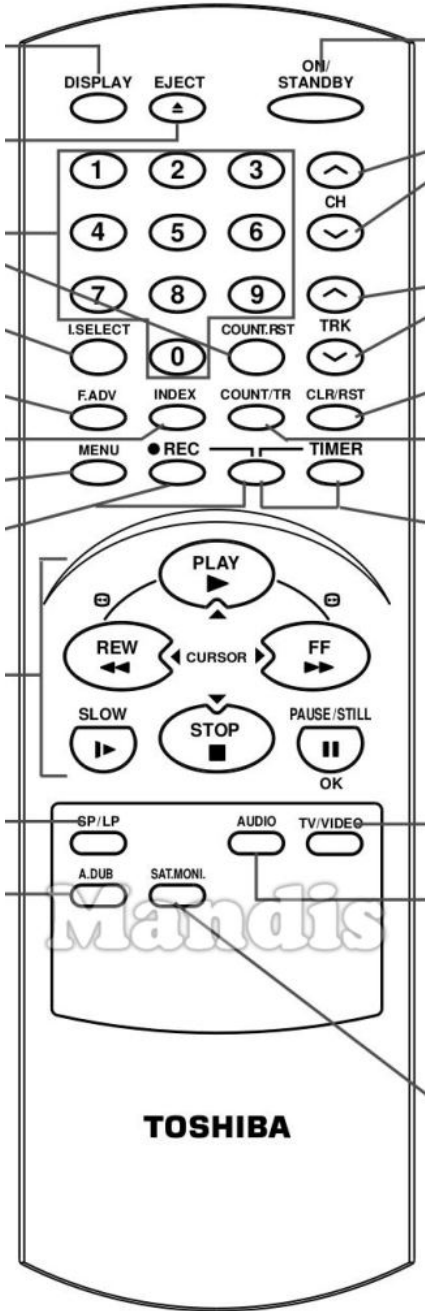

Original	Replacement
Display	Display / Media
Eject	Eject / Surround
On / Standby	Power
1	1
2	2
3	3
CH+	CH+ / Page+
4	4
5	5
6	6
CH-	CH- / Page-
7	7
8	8
9	9
TRK+	Vol+
I.Select	Smart / List
0	0

Original	Replacement
Count.Rst.	Back / Return
TRK-	Vol-
F.Adv	>>I / Preset+
Index-	Down
Index+	Up
Count/TR	Text / Goto
Annul.	Exit / Cancel / Clear
Menu	Menu / Home
ENR.	Rec / Rec Mode
Timer	Sleep / Timer
Play	Play / Slow
<< Rew	<< / Tune-
>> FF	>> / Tune+
I> Slow	Shift + Play /
Stop	Stop / Hold
Pause / Still	Pause / Step / Freeze
SP/LP	Picture / Format