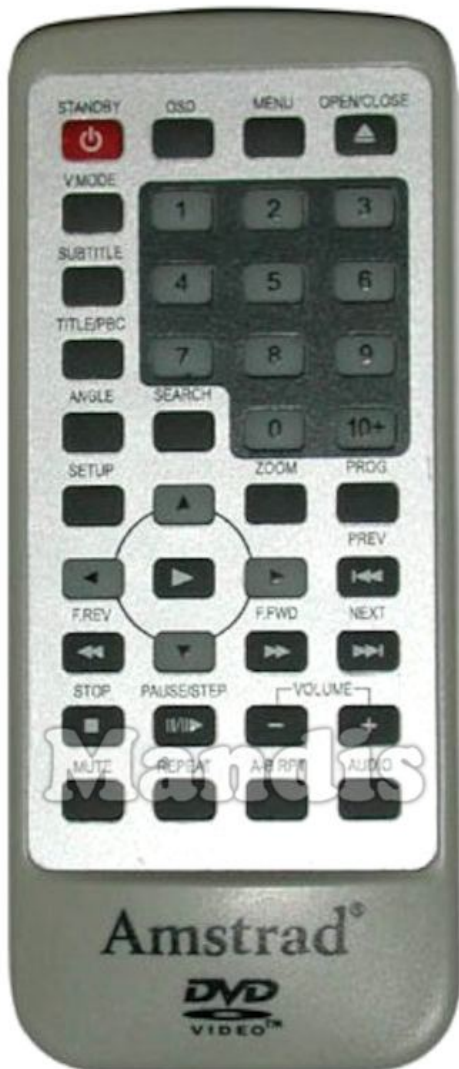

Original	Replacement
 Standby	 Power
 OSD	 Display / Media
 Menu	 Menu / Home
 Open / Close	 Eject / Surround
 V.Mode	 Picture / Format
 1	 1
 2	 2
 3	 3
 Subtitle	 Subtitle / EQ
 4	 4
 5	 5
 6	 6
 Title / PBC	 Sound / Title
 7	 7
 8	 8
 9	 9
 Angle	 Info / Angle

Original	Replacement
 Search	 Red / Netflix / Search
 0	 0
 10+	 Guide / EPG / -/--
 Setup	 Setup / OPT /
 Up	 Up
 Zoom	 Zoom / Size
 Prog	 TV/Radio /
 Left	 Left
 Play / Enter	 OK
 Play / Enter	 Play / Slow
 Right	 Right
 Prev	 I<< / Preset-
 F.Rev	 << / Tune-
 Down	 Down
 F.Fwd	 >> / Tune+
 Next	 >>I / Preset+
 Stop	 Stop / Hold

Original	Replacement
 Pause / Step	 Pause / Step / Freeze
 Volume-	 Vol-
 Volume+	 Vol+
 Mute	 Mute / Dimmer
 Repeat	 Green / APP / Repeat
 A-B RPT	 Yellow / YouTube / Repeat
 Audio	 Audio / Lang I/II