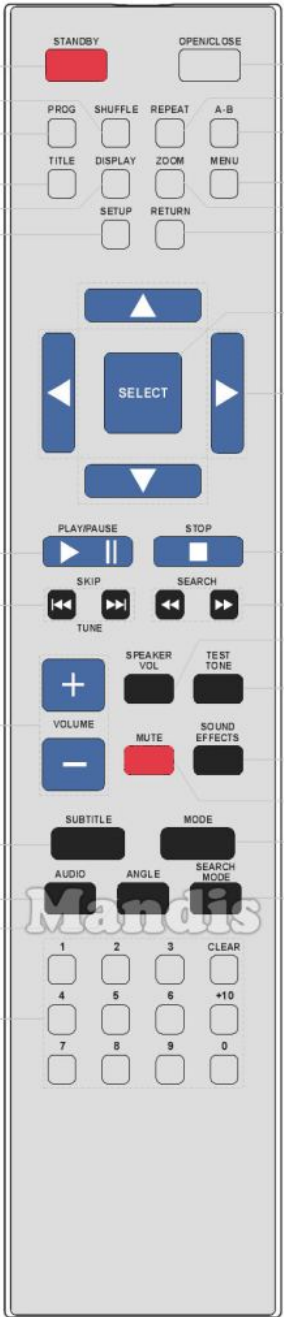

Original	Replacement
Standby	Power
Open / Close	Eject / Surround
Prog	TV/Radio /
Shuffle	Blue / Prime Video / Random
Repeat	Green / APP / Repeat
A-B	Yellow / YouTube / Repeat
Title	Shift + Sound / Title
Display	Display / Media
Zoom	Zoom / Size
Menu	Menu / Home
Setup	Setup / OPT /
Return	Back / Return
Up	Up
Left / AM	Left
Select	OK
Right / FM	Right
Down	Down

Original	Replacement
Play/Pause	Play / Slow
Stop	Stop / Hold
I<< Skip / Tune-	I<< / Preset-
I<< Skip / Tune-	Shift + I<< / Preset-
Skip >>I / Tune+	>>I / Preset+
Skip >>I / Tune+	Shift + Skip >>I / Preset+
<< Search	<< / Tune-
Search >>	>> / Tune+
Volume+	Vol+
Speaker	D.Menu / Top
Test Tone	Text / Goto
Volume-	Vol-
Mute	Mute / Dimmer
Sound Effects	Sound / Title
Subtitle	Subtitle / EQ
Mode	Smart / List
Audio	Audio / Lang I/II

Original	Replacement
ANGLE [ANGLE]	ANGLE [INFO] Info / Angle
SEARCH MODE [SEARCH MODE]	[NETFLIX SEARCH] Red / Netflix / Search
1 [1]	[TV 1] 1
2 [2]	[DVD 2] 2
3 [3]	[CD - STB 3] 3
CLEAR [CLEAR]	[CLEAR EXIT CANCEL] Exit / Cancel / Clear
4 [4]	[VIDEO 4] 4
5 [5]	[TAPE 5] 5
6 [6]	[TUNER 6] 6
+10 [+10]	[GUIDE EPG] Guide / EPG / -/--
7 [7]	[AUX - HDD 7] 7
8 [8]	[USB 8] 8
9 [9]	[BLUETOOTH 9] 9
0 [0]	[HDMI - BAT 0] 0