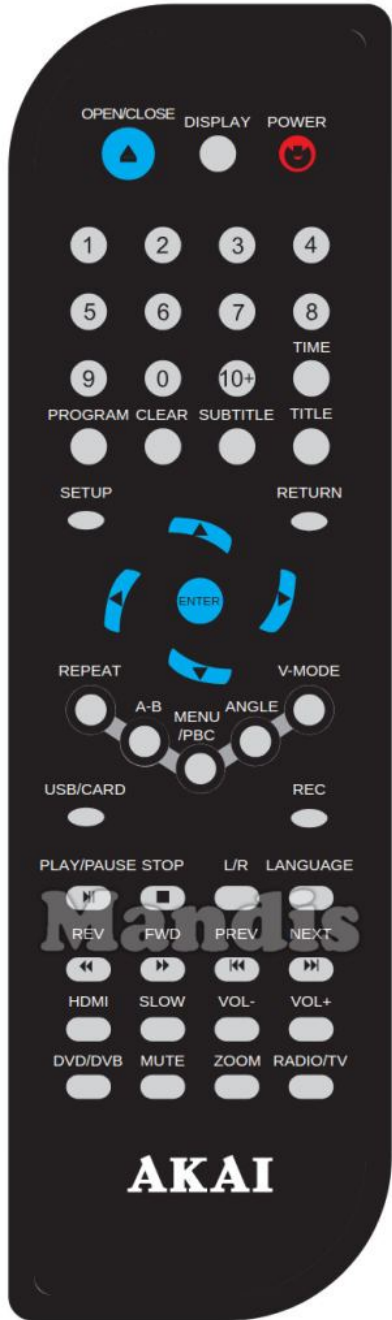

Original		Replacement		Original		Replacement	
	Power		Power		Subtitle		Subt
	Open/Close		Eject		Title		Text
	Display		Info		Setup		Options
	1		1		Return		Back
	2		2		Up		Up
	3		3		Right		Right
	4		4		Down		Down
	5		5		Left		Left
	6		6		Enter		Ok
	7		7		Repeat		Shift + Text
	8		8		A-B		D. Menu
	9		9		Menu / PBC		Menu
	0		0		Angle		Format
	10+		Guide		V-Mode		3D
	Time		AV		USB / CARD		Media
	Program		Sleep		Rec		Rec
	Clear		Exit		Play		Play

Original		Replacement		Original		Replacement	
	Pause		Pause				
	Stop		Stop				
	L / R		Yellow				
	Language		Dual				
	<< Rew		<<				
	>> Fwd		>>				
	I<< Prev		I<<				
	>>I Next		>>I				
	HDMI		Smart				
	Slow		Shift + Play				
	Vol-		Vol -				
	Vol+		Vol +				
	DVD / DVB		Red				
	Mute		Mute				
	Zoom		Shift + Eject				
	Radio / Tv		TV/R				