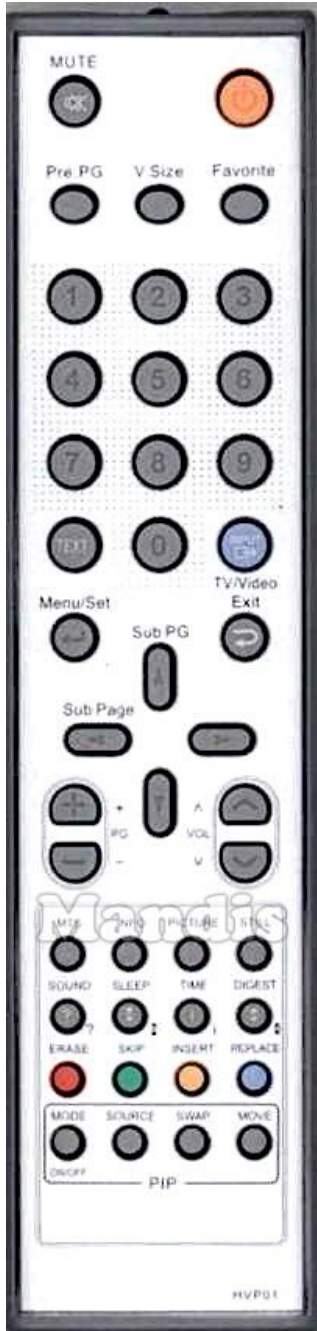

Original	Replacement
 Power	 Power
 Mute	 Mute
 Pre Pg	 Pre Ch
 V.Size	 Eject
 Favourite	 Shift + Pre Ch
 1	 1
 2	 2
 3	 3
 4	 4
 5	 5
 6	 6
 7	 7
 8	 8
 9	 9
 0	 0
 Text	 Text
 Input / TV/Video	 TV/R

Original	Replacement
 Menu / Set	 Menu
 Menu / Set	 Ok
 Exit	 Exit
 Up	 Up
 Left	 Left
 Right	 Right
 Down	 Down
 PG+	 Ch +
 PG-	 Ch -
 Vol+	 Vol +
 Vol-	 Vol -
 MTS	 Media
 PG Info	 Info
 Picture	 Format
 Still	 Pause
 Sound	 Dual
 Sleep	 Sleep

Original		Replacement		Original	Replacement
	Time		AV		
	Bright		Options		
	Red / Erase		Red		
	Green / Skip		Green		
	Yellow / Insert		Yellow		
	Blue / Replace		Blue		
	PIP On/Off		Shift + Red		
	PIP Source		Shift + Green		
	PIP Swap		Shift + Yellow		
	PIP Move		Shift + Blue		