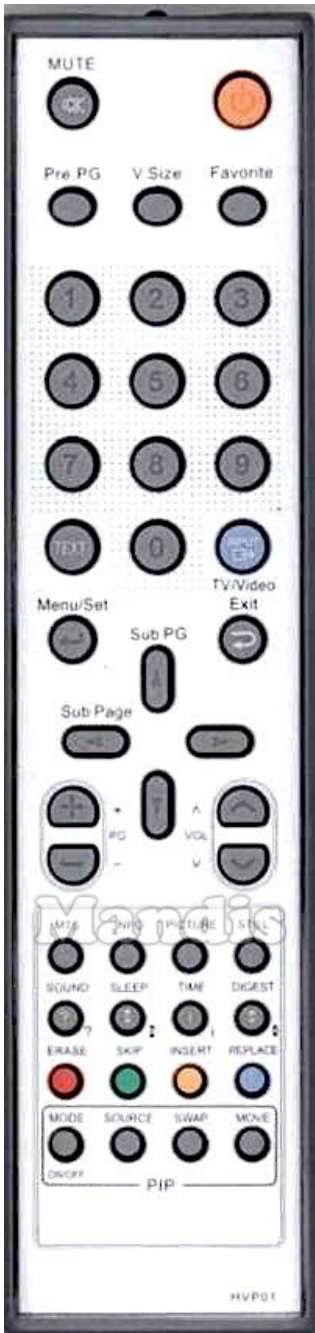

Original	Replacement	Original	Replacement
 Power	 Power	 Menu / Set	 Menu
 Mute	 Mute	 Menu / Set	 Ok
 Pre Pg	 Pre Ch	 Exit	 Exit
 V.Size	 Eject	 Up	 Up
 Favourite	 Shift + Pre Ch	 Left	 Left
 1	 1	 Right	 Right
 2	 2	 Down	 Down
 3	 3	 PG+	 Ch +
 4	 4	 PG-	 Ch -
 5	 5	 Vol+	 Vol +
 6	 6	 Vol-	 Vol -
 7	 7	 MTS	 Media
 8	 8	 PG Info	 Info
 9	 9	 Picture	 Format
 0	 0	 Still	 Pause
 Text	 Text	 Sound	 Dual
 Input / TV/Video	 TV/R	 Sleep	 Sleep

Original	Replacement
Time	AV
Bright	Options
Red / Erase	Red
Green / Skip	Green
Yellow / Insert	Yellow
Blue / Replace	Blue
PIP On/Off	+ Shift + Red
PIP Source	+ Shift + Green
PIP Swap	+ Shift + Yellow
PIP Move	+ Shift + Blue