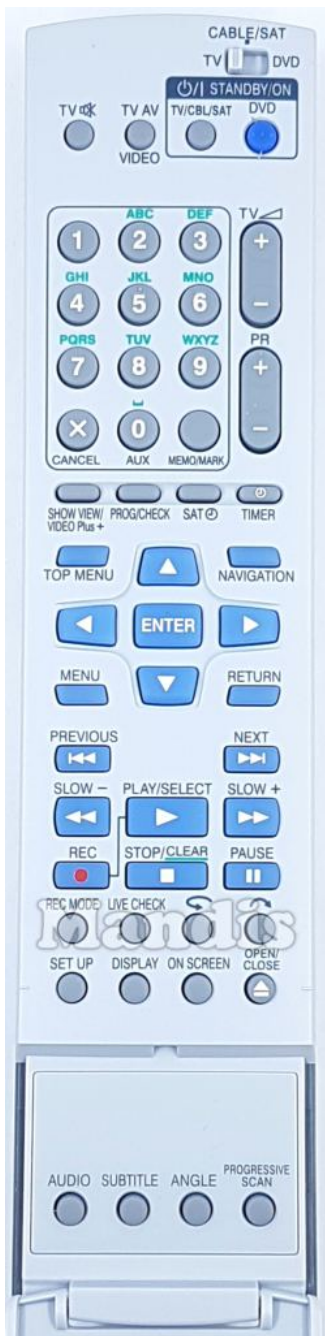

Original	Replacement
 Standby DVD	 Power
 Standby	 Shift + Power
 Tv AV/Video	 TV/R
 TV Mute	 Mute
 1	 1
 2	 2
 3	 3
 4	 4
 5	 5
 6	 6
 7	 7
 8	 8
 9	 9
 0/AUX	 0
 Cancel	 Exit
 Memo/Mark	 Pre Ch
 Tv Vol+	 Vol +

Original	Replacement
 Tv Vol-	 Vol -
 PR+	 Ch +
 PR-	 Ch -
 ShowView/Video	 Smart
 Prog/Check	 Sleep
 SAT Timer	 Media
 Timer	 AV
 Top Menu	 Shift + Menu
 Navigation	 List
 Menu	 Menu
 Return	 Back
 Up	 Up
 Down	 Down
 Right	 Right
 Left	 Left
 Enter	 Ok
 I<<	 I<<

Original	Replacement
NEXT >>I	>>I
SLOW - <</Slow-	<<
PLAY/SELECT Play/Select	PLAY MODE Play
SLOW + >>/Slow+	>>
REC Rec	REC MODE Rec
STOP/CLEAR Stop/Clear	Stop
PAUSE Pause	Pause
REC MODE Rec Mode	SHIFT + REC MODE Shift + Rec
LIVE CHECK Live Check	REPEAT TEXT Text
← Yellow	C Yellow
→ Blue	D Blue
SET UP Set Up	SETTINGS OPT Options
ON SCREEN On Screen	ECO 3D 3D
DISPLAY Display	DISPLAY INFO Info
OPEN/CLOSE Open/Close	ZOOM Eject
AUDIO Audio	SOUND DUAL Dual
SUBTITLE Subtitle	AD SUBT Subt

Original	Replacement
ANGLE Angle	E-MANUAL D.MENU D. Menu
PROGRESSIVE SCAN Progressive Scan	PICTURE FORMAT Format

Original	Replacement
 Standby	 Power
 Standby DVD	 Shift + Power
 Mute	 Mute
 Tv/AV/Video	 TV/R
 Vol+	 Vol +
 Vol-	 Vol -
 PR+	 Ch +
 PR-	 Ch -
 1	 1
 2	 2
 3	 3
 4	 4
 5	 5
 6	 6
 7	 7
 8	 8
 9	 9