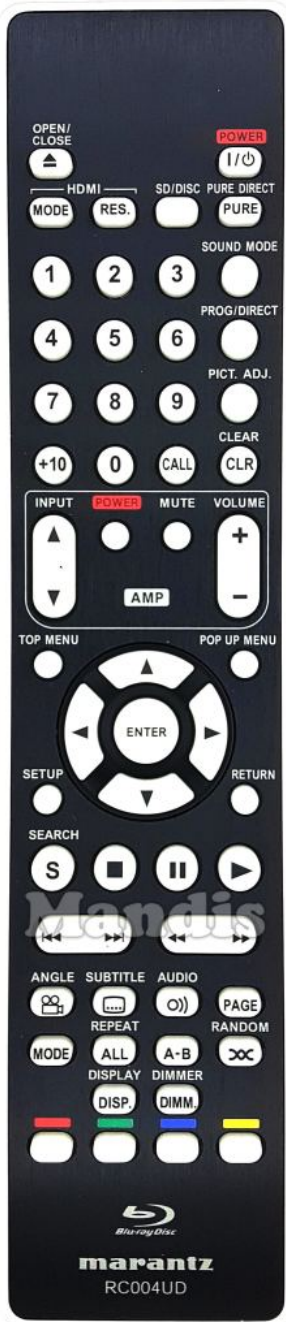

Original	Replacement	Original	Replacement
 Power	 Power	 7	 7
 Open/Close	 Eject	 8	 8
 HDMI Mode	 Smart	 9	 9
 HDMI Res.	 Media	 0	 0
 SD/Disc	 AV	 +10	 Guide
 Pure/Pure Direct	 Shift + List	 Input Up AMP	 Ch +
 Sound Mode	 Dual	 Input Down	 Ch -
 Prog/Direct	 Sleep	 Power AMP	 Shift + Power
 Pict. ADJ.	 Format	 Mute AMP	 Mute
 Clear	 Exit	 Vol+ AMP	 Vol +
 Call	 Pre Ch	 Vol- AMP	 Vol -
 1	 1	 Top Menu	 Menu
 2	 2	 Pop Up Menu	 D. Menu
 3	 3	 Return	 Back
 4	 4	 Setup	 Options
 5	 5	 Up	 Up
 6	 6	 Down	 Down

Original	Replacement
	Right
	Left
	Ok
	TV/R
	Stop
	Pause
	Play
	I<<
	>>I
	<<
	>>
	3D
	Subt
	Shift + Dual
	List
	Shift + Options
	Text

Original	Replacement
	Shift + TV/R
	Shift + Subt
	Info
	Shift + 3D
	Red
	Green
	Blue
	Yellow

Original	Replacement	Original	Replacement
Power		Power	
Open/Close		Eject	
HDMI Mode		Smart	
HDMI Res.		Media	
SD/Disc		AV	
Pure/Pure Direct		Shift + List	
Sound Mode		Dual	
Prog/Direct		Sleep	
Pict. Adj.		Format	
Clear		Exit	
Call		Pre Ch	
1		1	
2		2	
3		3	
4		4	
5		5	
6		6	

Original	Replacement	Original	Replacement
7		7	
8		8	
9		9	
0		0	
+10		Guide	
Input Up AMP		Ch +	
Input Down		Ch -	
Power AMP		Shift + Power	
Mute AMP		Mute	
Vol+ AMP		Vol +	
Vol- AMP		Vol -	
Top Menu		Menu	
Pop Up Menu		D. Menu	
Return		Back	
Setup		Options	
Up		Up	
Down		Down	