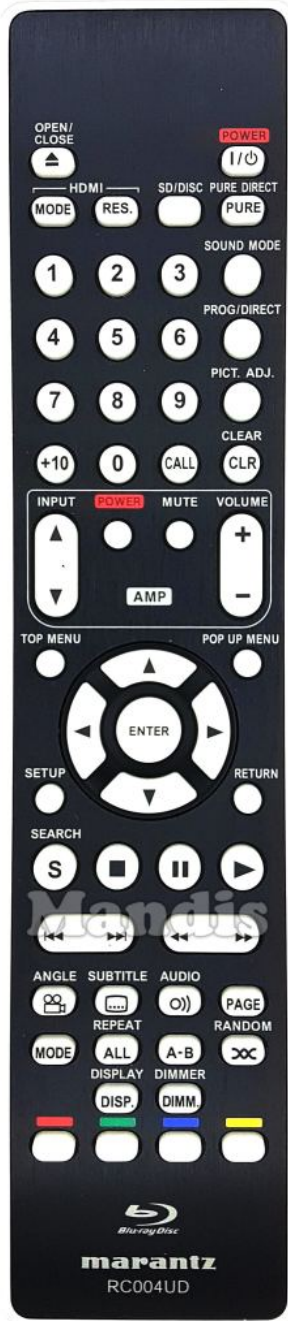

Original	Replacement	Original	Replacement
 Power	 Power	 7	 7
 Open/Close	 Eject	 8	 8
 HDMI Mode	 Smart	 9	 9
 HDMI Res.	 Media	 0	 0
 SD/Disc	 AV	 +10	 Guide
 Pure/Pure Direct	 Shift + List	 Input Up AMP	 Ch +
 Sound Mode	 Dual	 Input Down	 Ch -
 Prog/Direct	 Sleep	 Power AMP	 Shift + Power
 Pict. ADJ.	 Format	 Mute AMP	 Mute
 Clear	 Exit	 Vol+ AMP	 Vol +
 Call	 Pre Ch	 Vol- AMP	 Vol -
 1	 1	 Top Menu	 Menu
 2	 2	 Pop Up Menu	 D. Menu
 3	 3	 Return	 Back
 4	 4	 Setup	 Options
 5	 5	 Up	 Up
 6	 6	 Down	 Down

Original	Replacement
	Right
	Left
	Ok
	TV/R
	Stop
	Pause
	Play
	I<<
	>>I
	<<
	>>
	3D
	Subt
	Shift + Dual
	List
	Shift + Options
	Text

Original	Replacement
	Shift + TV/R
	Shift + Subt
	Info
	Shift + 3D
	Red
	Green
	Blue
	Yellow

Original	Replacement	Original	Replacement
Power		Power	
Open/Close		Eject	
HDMI Mode		Smart	
HDMI Res.		Media	
SD/Disc		AV	
Pure/Pure Direct		Shift + List	
Sound Mode		Dual	
Prog/Direct		Sleep	
Pict. Adj.		Format	
Clear		Exit	
Call		Pre Ch	
1		1	
2		2	
3		3	
4		4	
5		5	
6		6	

Original	Replacement	Original	Replacement
7		7	
8		8	
9		9	
0		0	
+10		Guide	
Input Up AMP		Ch +	
Input Down		Ch -	
Power AMP		Shift + Power	
Mute AMP		Mute	
Vol+ AMP		Vol +	
Vol- AMP		Vol -	
Top Menu		Menu	
Pop Up Menu		D. Menu	
Return		Back	
Setup		Options	
Up		Up	
Down		Down	