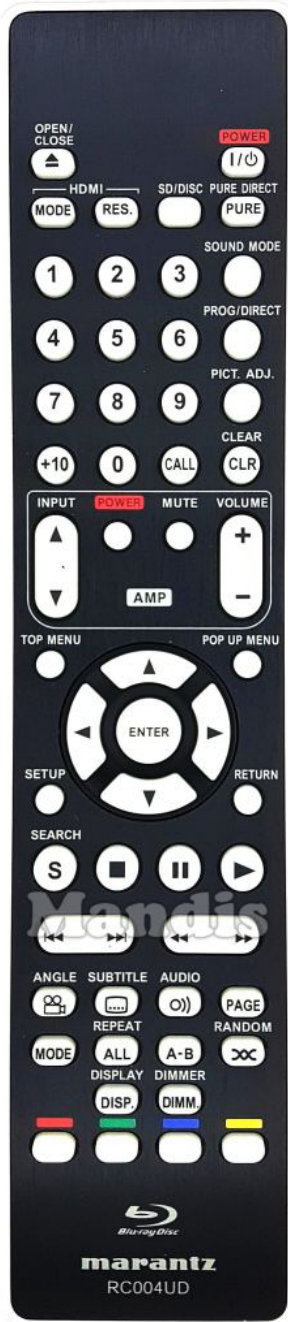

Original	Replacement	Original	Replacement
 Power	 Power	 7	 7
 Open/Close	 Eject	 8	 8
 HDMI Mode	 Smart	 9	 9
 HDMI Res.	 Media	 0	 0
 SD/Disc	 AV	 +10	 Guide
 Pure/Pure Direct	 Shift + List	 Input Up AMP	 Ch +
 Sound Mode	 Dual	 Input Down	 Ch -
 Prog/Direct	 Sleep	 Power AMP	 Shift + Power
 Pict. ADJ.	 Format	 Mute AMP	 Mute
 Clear	 Exit	 Vol+ AMP	 Vol +
 Call	 Pre Ch	 Vol- AMP	 Vol -
 1	 1	 Top Menu	 Menu
 2	 2	 Pop Up Menu	 D. Menu
 3	 3	 Return	 Back
 4	 4	 Setup	 Options
 5	 5	 Up	 Up
 6	 6	 Down	 Down

Original	Replacement
	Right
	Left
	Ok
	TV/R
	Stop
	Pause
	Play
	I<<
	>>I
	<<
	>>
	3D
	Subt
	Shift + Dual
	List
	Shift + Options
	Text

Original	Replacement
	Shift + TV/R
	Shift + Subt
	Info
	Shift + 3D
	Red
	Green
	Blue
	Yellow

Original	Replacement	Original	Replacement
Power		Power	
Open/Close		Eject	
HDMI Mode		Smart	
HDMI Res.		Media	
SD/Disc		AV	
Pure/Pure Direct		Shift + List	
Sound Mode		Dual	
Prog/Direct		Sleep	
Pict. Adj.		Format	
Clear		Exit	
Call		Pre Ch	
1		1	
2		2	
3		3	
4		4	
5		5	
6		6	

Original	Replacement	Original	Replacement
7		7	
8		8	
9		9	
0		0	
+10		Guide	
Input Up AMP		Ch +	
Input Down		Ch -	
Power AMP		Shift + Power	
Mute AMP		Mute	
Vol+ AMP		Vol +	
Vol- AMP		Vol -	
Top Menu		Menu	
Pop Up Menu		D. Menu	
Return		Back	
Setup		Options	
Up		Up	
Down		Down	