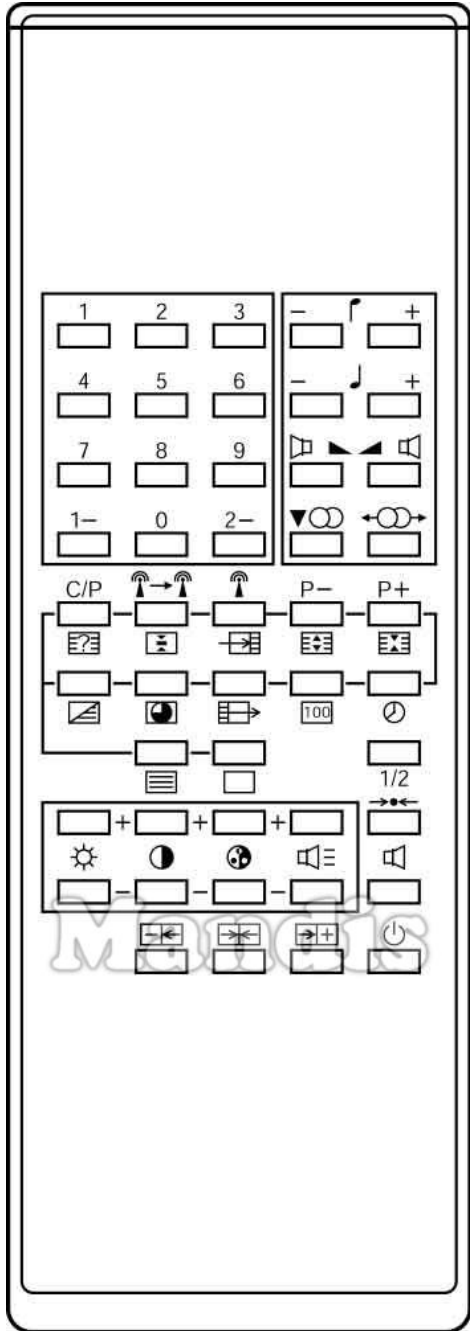

Original		Replacement		Original		Replacement	
	1		1		2-		Fav / Marker / PC
	2		2		▼OO		Audio / Lang I/II
	3		3		←OO→		Sound / Title
	-		Left		C/P		D.Menu / Top
	+		Right		↑↔↑ / Freeze		Rec / Rec Mode
	4		4		↑ / →≡		Stop / Hold
	5		5		P- / Text Size		CH- / Page-
	6		6		P+ / Text Hold		CH+ / Page+
	J -		Down		Reveal		Setup / OPT /
	J +		Up		Subcode		Zoom / Size
	7		7		⇒→		Info / Angle
	8		8		[100]		OK
	9		9		Timer		Sleep / Timer
	◀ Left		Shift + Left		Text		Text / Goto
	▶ Right		Shift + Right		[]		Display / Media
	1-		Guide / EPG / -/--		1/2		Menu / Home
	0		0		Brightness+		Shift + >>1 / Preset+

Original	Replacement	Original	Replacement
Contrast+	>>I / Preset+		
Color+	+ Shift + >> /		
Vol+	Vol+		
→●←	Pause / Step / Freeze		
Brightness-	+ Shift + I<< / Preset-		
Contrast-	I<< / Preset-		
Color-	+ Shift + << /		
Vol-	Vol-		
Mute	Mute / Dimmer		
←	<< / Tune-		
→ ←	Play / Slow		
→+	>> / Tune+		
Power	Power		