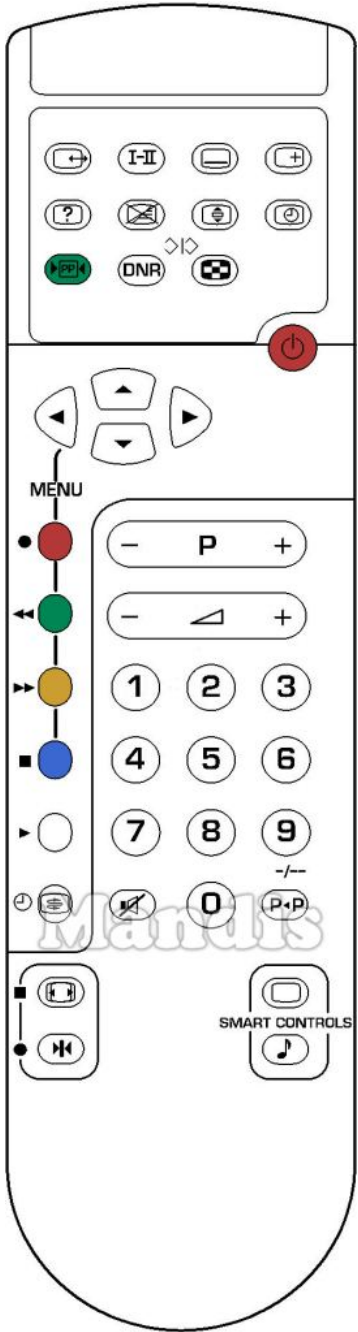

Original	Replacement	Original	Replacement
	Power		Red / Menu
	Power		Red
	Shift + Menu		Red / Menu
	Shift + Menu		Red / Menu
	Source		Red
	Source		Red
	I - II		Green / Menu
	I - II		Green
	Subtitles		Green / Menu
	Subtitles		Green
	[ i+ ]		Green / Menu
	[ i+ ]		Green
	[ ? ]		Yellow / Other
	[ ? ]		Yellow / Other
	Mix		Yellow
	Mix		Yellow
	Zoom		Yellow / Other
	Zoom		Yellow / Other
	Time		Blue / OK
	Time		Blue / OK
	[ PP ]		Blue / OK
	[ PP ]		Blue / OK
	DNR		Blue / OK
	DNR		Blue / OK
	Mosaic		Blue / OK
	Mosaic		Blue / OK
	Up		Blue / OK
	Up		Blue / OK
	Down		Blue / OK
	Down		Blue / OK
	Right		Blue / OK
	Right		Blue / OK
	Left		Blue / OK
	Left		Blue / OK
	Special Audio		Blue / OK
	Special Audio		Blue / OK
	Text		Blue / OK
	Text		Blue / OK
	P -		Blue / OK
	P -		Blue / OK
	P +		Blue / OK
	P +		Blue / OK
	Vol -		Blue / OK
	Vol -		Blue / OK
	Vol +		Blue / OK
	Vol +		Blue / OK
	1		Blue / OK
	1		Blue / OK
	2		Blue / OK
	2		Blue / OK
	3		Blue / OK
	3		Blue / OK

	Original	Replacement	Original	Replacement
	4			
	5			
	6			
	7			
	8			
	9			
	0			
	Mute			
	P < P			
	Format			
	Freeze			
	Smart Controls Picture			
	Smart Controls Audio			

Original		Replacement		Original		Replacement	
	Power		Power		Stop		Stop
	Time		TV/R		Play		Play
	Zoom		3D		Timer		Shift + AV
	Mix		Text		P-		Ch -
	[?]		Shift + Info		P +		Ch +
	[i+]		Info		1		1
	Freeze/Rec		Pause		2		2
	Format/Stop		Format		3		3
	Source		AV		4		4
	I-II		Dual		5		5
	Up		Up		6		6
	Down		Down		7		7
	Right		Right		8		8
	Left		Left		9		9
	Rec		Rec		0		0
	<<		<<		-/--		Guide
	>>		>>				