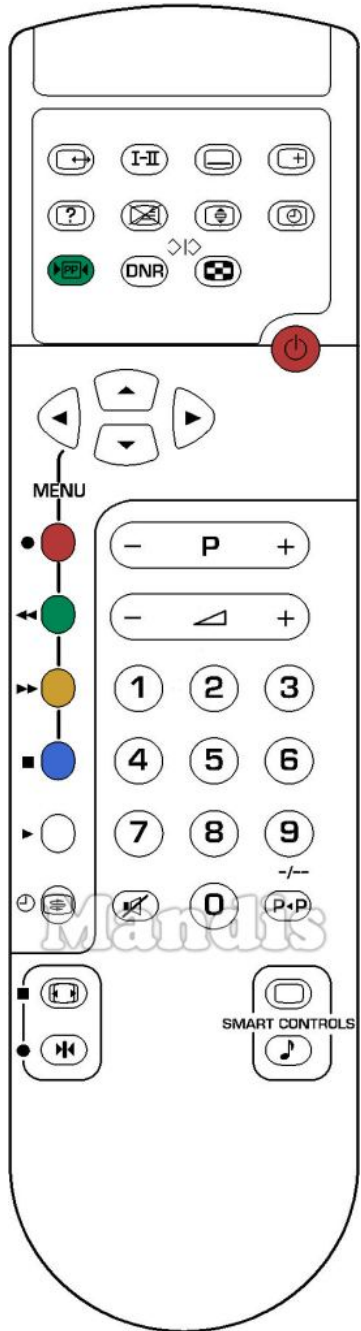

Original	Replacement	Original	Replacement
	Power		Red / Menu
	Power		Red
	Shift + Menu		Red / Menu
	Shift + Menu		Red / Menu
	Source		Red
	Source		Red
	I - II		Green / Menu
	I - II		Green
	Subtitles		Green / Menu
	Subtitles		Green
	[ i+ ]		Green / Menu
	[ i+ ]		Green
	[ ? ]		Yellow / Other
	[ ? ]		Yellow / Other
	Mix		Yellow
	Mix		Yellow
	Zoom		Yellow / Other
	Zoom		Yellow / Other
	Time		Blue / OK
	Time		Blue / OK
	[ PP ]		Blue / OK
	[ PP ]		Blue / OK
	DNR		Blue / OK
	DNR		Blue / OK
	Mosaic		Blue / OK
	Mosaic		Blue / OK
	Up		Blue / OK
	Up		Blue / OK
	Down		Blue / OK
	Down		Blue / OK
	Right		Blue / OK
	Right		Blue / OK
	Left		Blue / OK
	Left		Blue / OK
	Special Audio		Blue / OK
	Special Audio		Blue / OK
	Text		Blue / OK
	Text		Blue / OK
	P -		Blue / OK
	P -		Blue / OK
	P +		Blue / OK
	P +		Blue / OK
	Vol -		Blue / OK
	Vol -		Blue / OK
	Vol +		Blue / OK
	Vol +		Blue / OK
	1		Blue / OK
	1		Blue / OK
	2		Blue / OK
	2		Blue / OK
	3		Blue / OK
	3		Blue / OK

	Original	Replacement	Original	Replacement
	4			
	5			
	6			
	7			
	8			
	9			
	0			
	Mute			
	P < P			
	Format			
	Freeze			
	Smart Controls Picture			
	Smart Controls Audio			

Original		Replacement		Original		Replacement	
	Power		Power		Stop		Stop
	Time		TV/R		Play		Play
	Zoom		3D		Timer		Shift + AV
	Mix		Text		P-		Ch -
	[?]		Shift + Info		P +		Ch +
	[i+]		Info		1		1
	Freeze/Rec		Pause		2		2
	Format/Stop		Format		3		3
	Source		AV		4		4
	I-II		Dual		5		5
	Up		Up		6		6
	Down		Down		7		7
	Right		Right		8		8
	Left		Left		9		9
	Rec		Rec		0		0
	<<		<<		-/--		Guide
	>>		>>				