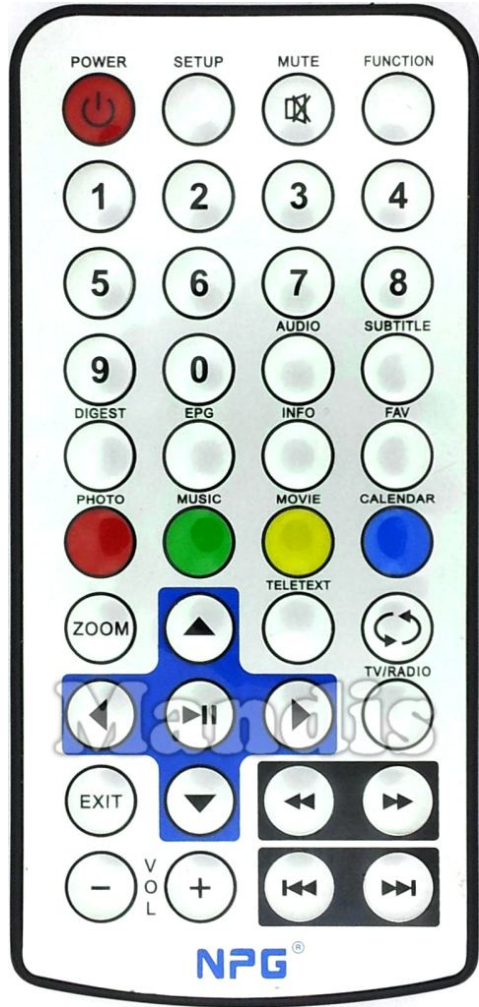

Original	Replacement	Original	Replacement
 Power	 Power	 Setup	 Options
 Mute	 Mute	 Function	 Menu
 1	 1	 2	 2
 3	 3	 4	 4
 5	 5	 6	 6
 7	 7	 8	 8
 9	 9	 0	 0
 Audio	 Dual	 Subtitle	 Subt
 Digest	 Smart		

Original	Replacement	Original	Replacement
 EPG	 Guide	 Info	 Info
 FAV	 Pre Ch	 Red/Photo	 Red
 Green/Music	 Green	 Yellow/Movie	 Yellow
 Blue/Calendar	 Blue	 Zoom	 Eject
 Teletext	 Text	 Tv/Radio	 TV/R
 Recall	 Back	 Exit	 Exit
 Up	 Up	 Down	 Down
 Right	 Right	 Left	 Left
 Play/Pause	 Ok		

	Original	Replacement	Original	Replacement
	Play	Play		
	Pause	Pause		
	<<	<<		
	>>	>>		
	>>	>>		
	<<<	<<<		
	Vol+	Vol +		
	Vol-	Vol -		