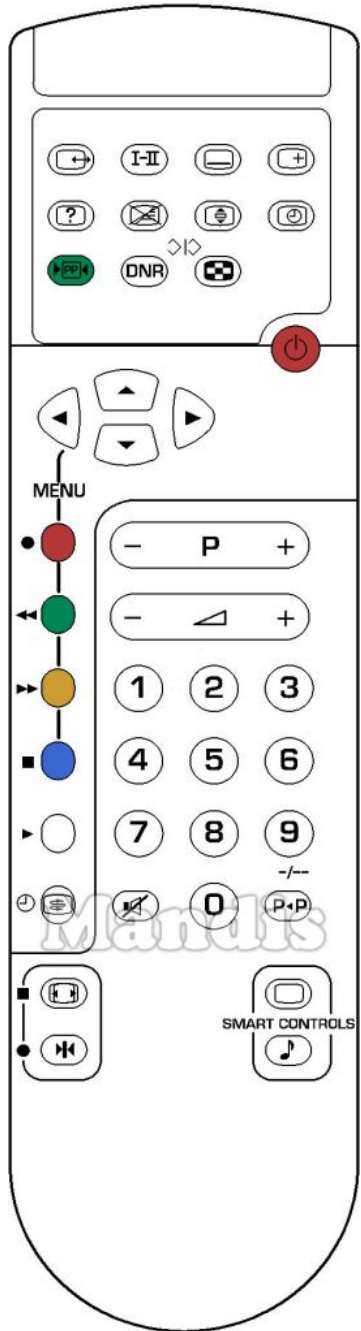

| | Original | Replacement | Original | Replacement |
|---|---------------------------|---|----------|-------------|
|  | 4 |  | | |
|  | 5 |  | | |
|  | 6 |  | | |
|  | 7 |  | | |
|  | 8 |  | | |
|  | 9 |  | | |
|  | 0 |  | | |
|  | Mute |  | | |
|  | P < P |  | | |
|  | Format |  | | |
|  | Freeze |  | | |
|  | Smart Controls Picture |  | | |
|  | Smart Controls Audio |  | | |
| | | | | |
| | | | | |
| | | | | |
| | | | | |
| | | | | |
| | | | | |
| | | | | |
| | | | | |

| Original | | Replacement | | Original | | Replacement | |
|----------|-------------|-------------|--------------|----------|-------|-------------|------------|
| | Power | | Power | | Stop | | Stop |
| | Time | | TV/R | | Play | | Play |
| | Zoom | | 3D | | Timer | | Shift + AV |
| | Mix | | Text | | P- | | Ch - |
| | [?] | | Shift + Info | | P + | | Ch + |
| | [i+] | | Info | | 1 | | 1 |
| | Freeze/Rec | | Pause | | 2 | | 2 |
| | Format/Stop | | Format | | 3 | | 3 |
| | Source | | AV | | 4 | | 4 |
| | I-II | | Dual | | 5 | | 5 |
| | Up | | Up | | 6 | | 6 |
| | Down | | Down | | 7 | | 7 |
| | Right | | Right | | 8 | | 8 |
| | Left | | Left | | 9 | | 9 |
| | Rec | | Rec | | 0 | | 0 |
| | << | | << | | -/- | | Guide |
| | >> | | >> | | -/- | | |