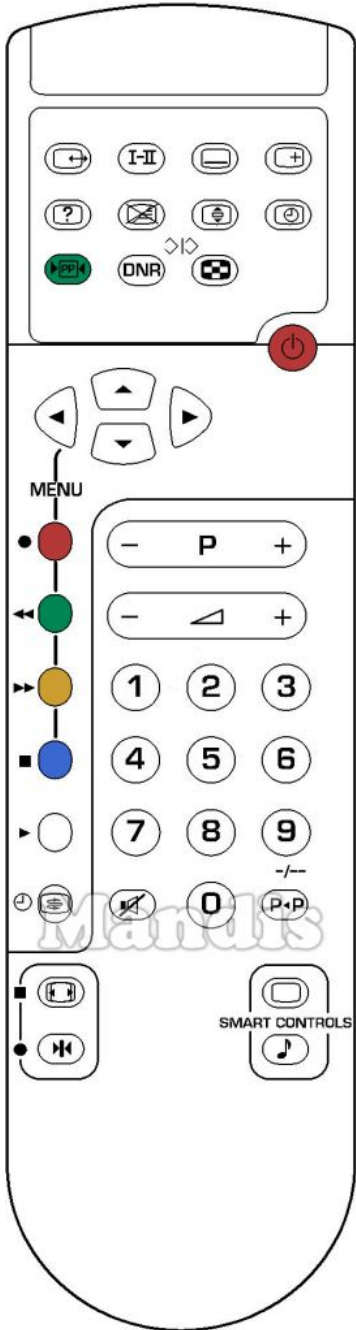

Original	Replacement	Original	Replacement
	4			
	5			
	6			
	7			
	8			
	9			
	0			
	Mute			
	P < P			
	Format			
	Freeze			
	Smart Controls Picture			
	Smart Controls Audio