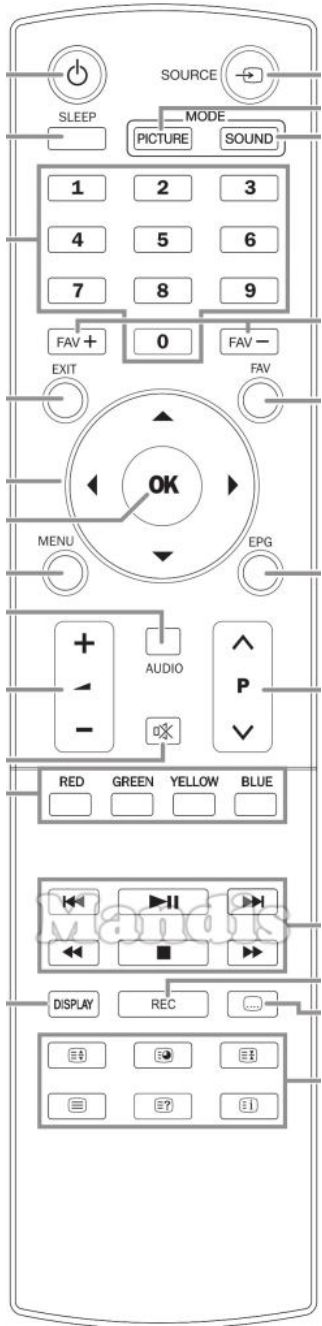

Original	Sustituto
 Power	 Power
 Source	 AV / Input / RDS
 Sleep	 Sleep / Timer
 Picture Mode	 Picture / Format
 Sound Mode	 Sound / Title
 1	 1
 2	 2
 3	 3
 4	 4
 5	 5
 6	 6
 7	 7
 8	 8
 9	 9
 FAV+	 Shift + Up
 0	 0
 FAV-	 Shift + Down

Original	Sustituto
 Exit	 Exit / Cancel / Clear
 Up	 Up
 FAV	 Fav / Marker / PC
 Left	 Left
 OK	 OK
 Right	 Right
 Menu	 Menu / Home
 Down	 Down
 EPG	 Guide / EPG / -/--
 Vol+	 Vol+
 Audio	 Audio / Lang I/II
 P+	 CH+ / Page+
 Vol-	 Vol-
 Mute	 Mute / Dimmer
 P-	 CH- / Page-
 Red	 Red / Netflix / Search
 Green	 Green / APP / Repeat

Original	Sustituto
Yellow	Yellow / YouTube / Repeat
Blue	Blue / Prime Video / Random
I<<	I<< / Preset-
Pause	Pause / Step / Freeze
Play	Play / Slow
>>I	>>I / Preset+
<<	<< / Tune-
Stop	Stop / Hold
>>	>> / Tune+
Display	Display / Media
Rec	Rec / Rec Mode
[...]	Subtitle / EQ
[≡♦]	Zoom / Size
[≡o]	Eject / Surround
[≡+]	Shift + Stop /
[≡]	Text / Goto
[≡?]	Info / Angle

Original	Sustituto
[≡i]	Smart / List