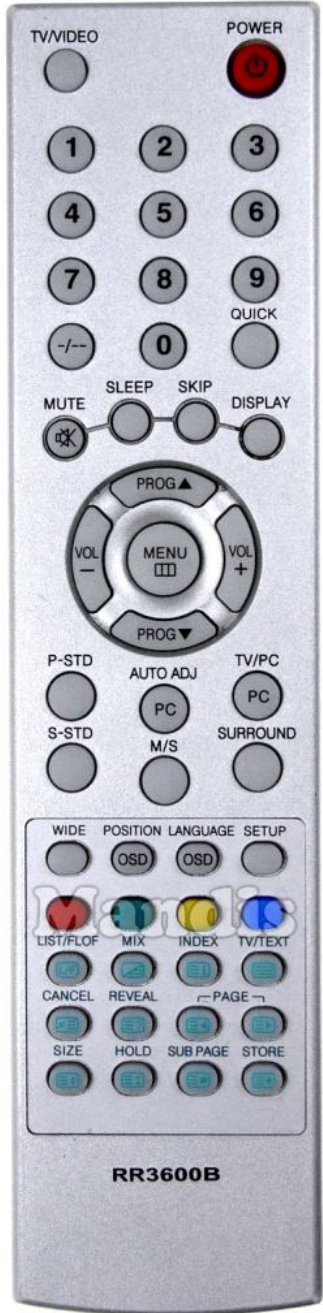

Original	Sustituto
Wide	Format
OSD Position	3D
OSD Language	+ Shift + 3D
Setup	Options
Red	Red
Green	Green
List / FLOF	List
Yellow	Yellow
Blue	Blue
Mix	+ Shift + Text
Index	+ Shift + Info
TV / Text	Text
Cancel	Back
Subpage	Subt
Reveal	Play
Page -	I<<
Page +	>>I

Original	Sustituto
Size	Eject
Hold	Stop
Store	+ Shift + Smart