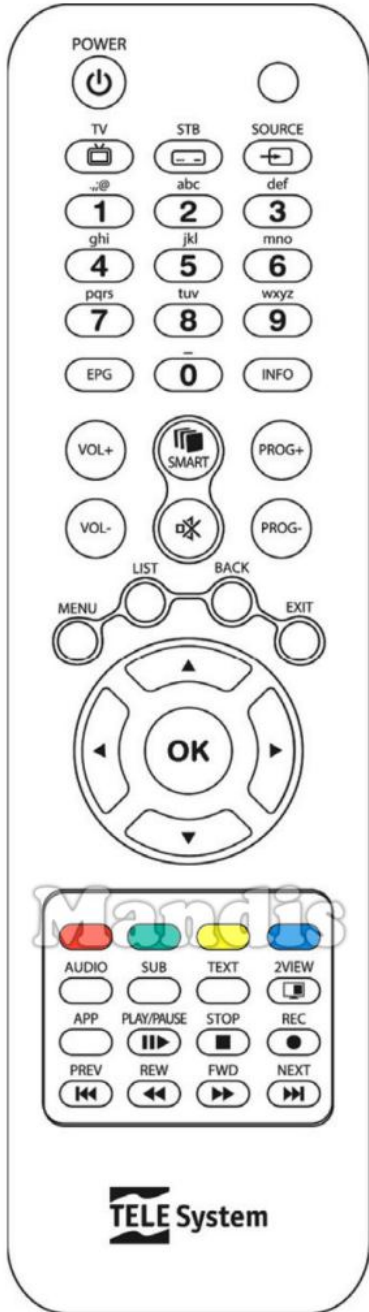

Original	Sustituto	Original	Sustituto
	Power		Power
	1		1
	2		2
	3		3
	4		4
	5		5
	6		6
	7		7
	8		8
	9		9
	0		0
	EPG		Guide
	Info		Info
	Vol+		Vol +
	Vol-		Vol -
	Smart		Smart
	Mute		Mute

Original	Sustituto	Original	Sustituto
	Prog+		Ch +
	Prog-		Ch -
	Menu		Menu
	List		List
	Back		Back
	Exit		Exit
	Up		Up
	Left		Left
	OK		Ok
	Right		Right
	Down		Down
	Red		Red
	Green		Green
	Yellow		Yellow
	Blue		Blue
	Audio		Dual
	Sub		Subt

Original	Sustituto	Original	Sustituto
 Text	 Text		
 2View	 TV/R		
 APP	 Media		
 Play / Pause	 Play		
 Play / Pause	 Pause		
 Stop	 Stop		
 Rec	 Rec		
 I << PREV	 I <<		
 >> I NEXT	 >> I		
 << REW	 <<		
 >> FWD	 >>		