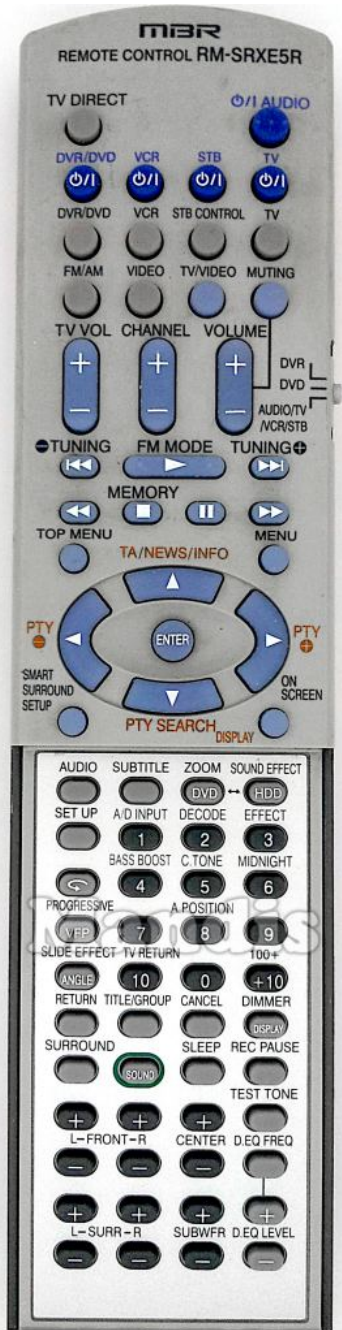

Original	Sustituto
Power	Power
Channel+	CH+ / Page+
Channel-	CH- / Page-
I<<	I<< / Preset-
Play	Play / Slow
>>I	>>I / Preset+
<<	<< / Tune-
Stop	Stop / Hold
Pause	Pause / Step / Freeze
>>	>> / Tune+
Top Menu	D.Menu / Top
Up	Up
Menu	Menu / Home
Left	Shift + Left
Enter	OK
Right	Right
Down	Down

Original	Sustituto
On Screen	Shift + Display / Media
Audio	Audio / Lang I/II
Subtitle	Subtitle / EQ
DVD Zoom	Zoom / Size
HDD Sound Effect	Sound / Title
Set Up	Setup / OPT /
1	1
2	2
3	3
4	4
5	5
6	6
VFP Progressive	Smart / List
7	7
8	8
9	9