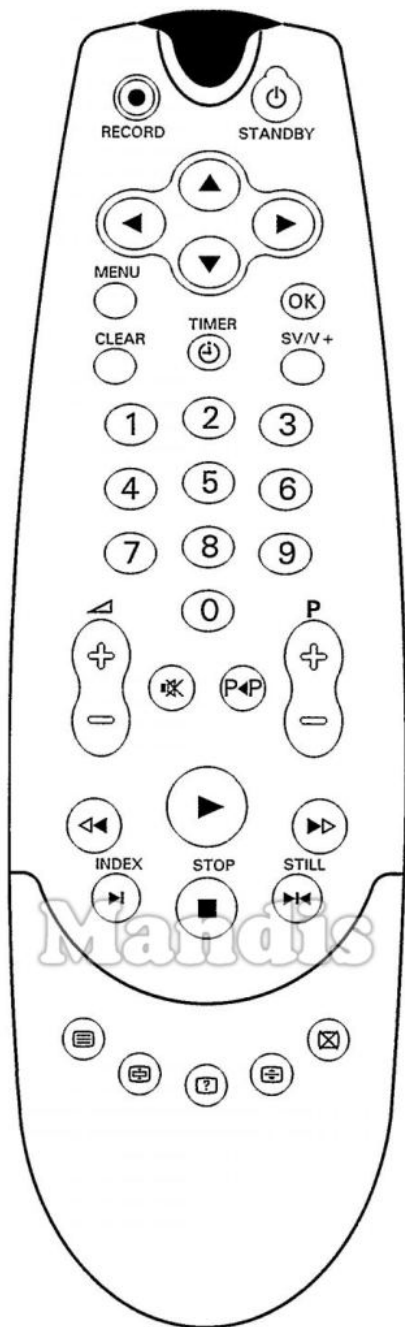

Original		Sustituto		Original		Sustituto	
	Standby		Power		6		6
	Record		Rec		7		7
	Up		Up		8		8
	Left		Left		9		9
	Right		Right		0		0
	Down		Down		Vol+		Vol +
	→>		Smart		Vol-		Vol -
	OK		Ok		Mute		Mute
	Menu		Menu		P<P		Pre Ch
	Clear		Exit		P+		Ch +
	Timer		AV		P-		Ch -
	SV/V+		Media		Play		Play
	1		1		<<		<<
	2		2		>>		>>
	3		3		>I / Index		>>I
	4		4		Stop		Stop
	5		5		>I< Still		Pause

	Original		Sustituto
	Teletext		Text
	Hold		Red
	Reveal		Green
	Size		Yellow
	Cancel		Blue

	Original		Sustituto