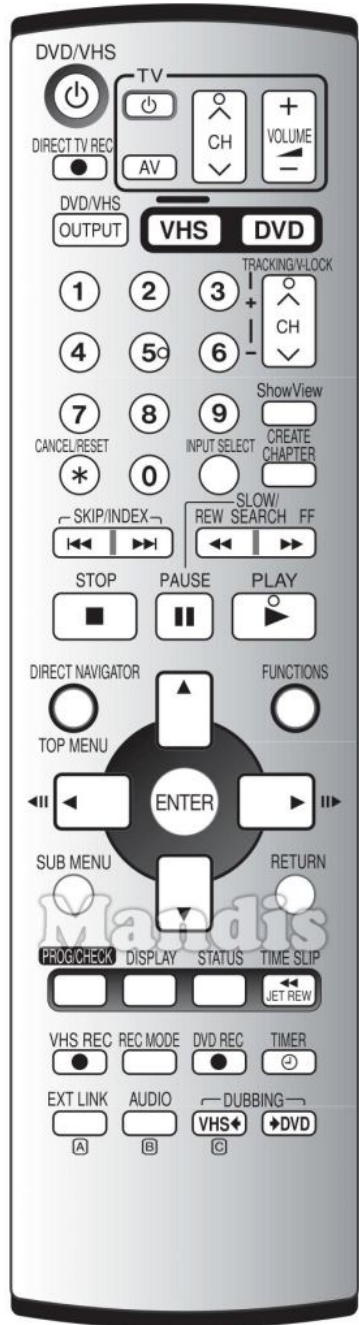

Original	Sustituto	Original	Sustituto
 VHS/DVD Power	 Power	 Create Chapter	 TV/R
 Direct TV Rec	 Subt	 I<< Skip	 I<<
 VHS/DVD	 Smart	 Skip >>I	 >>I
 1	 1	 REW / << Slow/Search	 <<
 2	 2	 FF / Slow/Search	 >>
 3	 3	 Stop	 Stop
 4	 4	 Pause	 Pause
 5	 5	 Play	 Play
 6	 6	 Direct Navigator / Top Menu	 D. Menu
 7	 7	 Functions	 List
 8	 8	 Up	 Up
 9	 9	 Left	 Left
 0	 0	 Enter	 Ok
 Cancel / Reset	 Exit	 Right	 Right
 Input Select	 Guide	 Down	 Down
 CH+ / Tracking/V-Lock+	 Ch +	 Sub Menu	 Menu
 CH- / Tracking/V-Lock-	 Ch -	 Return	 Back

	Original	Sustituto	Original	Sustituto
	Prog / Check	Sleep		
	Display	Info		
	Status	Media		
	Time Slip	Vol +		
	Timer	AV		
	Ext Link	3D		
	Audio / B	Dual		
	Dubbing	Blue		

Original	Sustituto	Original	Sustituto

Original	Sustituto	Original	Sustituto
 VHS/DVD Power	 Power	 ShowView	 Media
 Direct TV Rec	 Subt	 I<< Index	 I<<
 VHS/DVD	 Smart	 Index >>I	 >>I
 1	 1	 REW	 <<
 2	 2	 FF	 >>
 3	 3	 Stop	 Stop
 4	 4	 Pause	 Pause
 5	 5	 Play	 Play
 6	 6	 Up	 Up
 7	 7	 Left	 Left
 8	 8	 Enter	 Ok
 9	 9	 Right	 Right
 0	 0	 Down	 Down
 Cancel / Reset	 Exit	 Return	 Back
 Input Select	 AV	 Prog/Check	 Sleep
 CH+ / Tracking/V-Lock+	 Ch +	 Display	 Info
 CH- / Tracking/V-Lock-	 Ch -	 Jet Rew	 Shift + <<