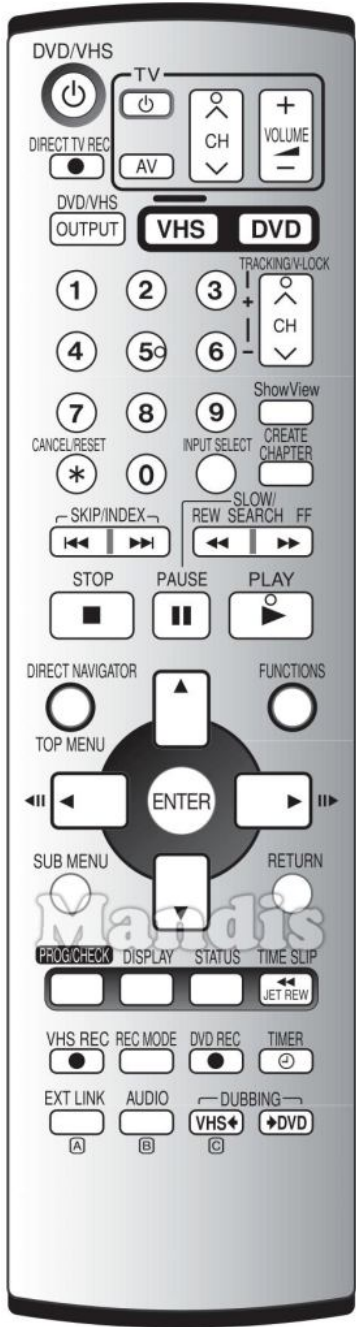

Original	Sustituto	Original	Sustituto
 VHS/DVD Power	 Power	 Create Chapter	 TV/R
 Direct TV Rec	 Subt	 I<< Skip	 I<<
 VHS/DVD	 Smart	 Skip >>I	 >>I
 1	 1	 REW / << Slow/Search	 <<
 2	 2	 FF / Slow/Search	 >>
 3	 3	 Stop	 Stop
 4	 4	 Pause	 Pause
 5	 5	 Play	 Play
 6	 6	 Direct Navigator / Top Menu	 D. Menu
 7	 7	 Functions	 List
 8	 8	 Up	 Up
 9	 9	 Left	 Left
 0	 0	 Enter	 Ok
 Cancel / Reset	 Exit	 Right	 Right
 Input Select	 Guide	 Down	 Down
 CH+ / Tracking/V-Lock+	 Ch +	 Sub Menu	 Menu
 CH- / Tracking/V-Lock-	 Ch -	 Return	 Back

	Original	Sustituto	Original	Sustituto
	Prog / Check	Sleep		
	Display	Info		
	Status	Media		
	Time Slip	Vol +		
	Timer	AV		
	Ext Link	3D		
	Audio / B	Dual		
	Dubbing	Blue		

Original	Sustituto	Original	Sustituto

Original	Sustituto	Original	Sustituto
 VHS/DVD Power	 Power	 ShowView	 Media
 Direct TV Rec	 Subt	 I<< Index	 I<<
 VHS/DVD	 Smart	 Index >>I	 >>I
 1	 1	 REW	 <<
 2	 2	 FF	 >>
 3	 3	 Stop	 Stop
 4	 4	 Pause	 Pause
 5	 5	 Play	 Play
 6	 6	 Up	 Up
 7	 7	 Left	 Left
 8	 8	 Enter	 Ok
 9	 9	 Right	 Right
 0	 0	 Down	 Down
 Cancel / Reset	 Exit	 Return	 Back
 Input Select	 AV	 Prog/Check	 Sleep
 CH+ / Tracking/V-Lock+	 Ch +	 Display	 Info
 CH- / Tracking/V-Lock-	 Ch -	 Jet Rew	 Shift + <<