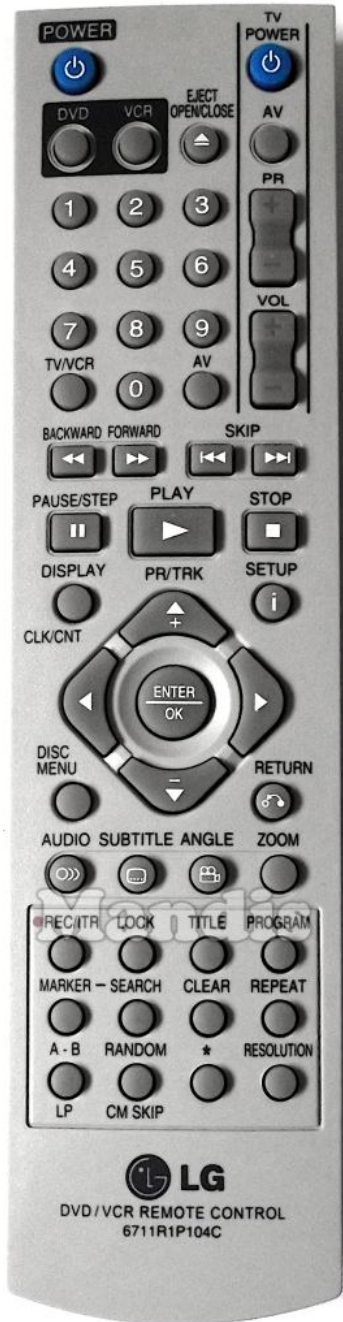

Original	Sustituto
 Power	 Power
 Open/Close	 Eject / Surround
 1	 1
 2	 2
 3	 3
 4	 4
 5	 5
 6	 6
 7	 7
 8	 8
 9	 9
 Vol+ TV	 Vol+
 TV/VCR	 Smart / List
 0	 0
 AV	 AV / Input / RDS
 Vol- TV	 Vol-
 Backward	 << / Tune-

Original	Sustituto
 Forward	 >> / Tune+
 Skip I<<	 I<< / Preset-
 Skip >>I	 >>I / Preset+
 Pause/Step	 Pause / Step / Freeze
 Play	 Play / Slow
 Stop	 Stop / Hold
 Display / CLK/CNT	 Display / Media
 Up/+ PR/TRK	 CH+ / Page+
 Up/+ PR/TRK	 Up
 i/Setup	 Setup / OPT /
 Left	 Left
 OK/Enter	 OK
 Right	 Right
 Disc Menu	 D.Menu / Top
 Down/- PR/TRK	 CH- / Page-
 Down/- PR/TRK	 Down
 Return	 Back / Return

	Original	Sustituto

Original	Sustituto
 Power VCR	 Power
 Eject VCR	 Eject / Surround
 1 VCR	 1
 2 VCR	 2
 3 VCR	 3
 4 VCR	 4
 5 VCR	 5
 6 VCR	 6
 7 VCR	 7
 8 VCR	 8
 9 VCR	 9
 Vol+ TV	 Vol+
 0 VCR	 0
 Vol- TV	 Vol-
 << Backward	 << / Tune-
 >> Forward	 >> / Tune+
 Pause/Step VCR	 Pause / Step / Freeze

Original	Sustituto
 Play VCR	 Play / Slow
 Stop VCR	 Stop / Hold
 Display VCR	 Display / Media
 i/Setup VCR	 Setup / OPT /
 O)/Audio VCR	 Audio / Lang I/II
 Rec/ITR	 Rec / Rec Mode
 Search VCR	 Red / Netflix / Search
 Clear VCR	 Exit / Cancel / Clear
 Repeat VCR	 Green / APP / Repeat
 A-B/LP VCR	 Yellow / YouTube / Repeat
 Random/CM Skip	 Blue / Prime Video / Random