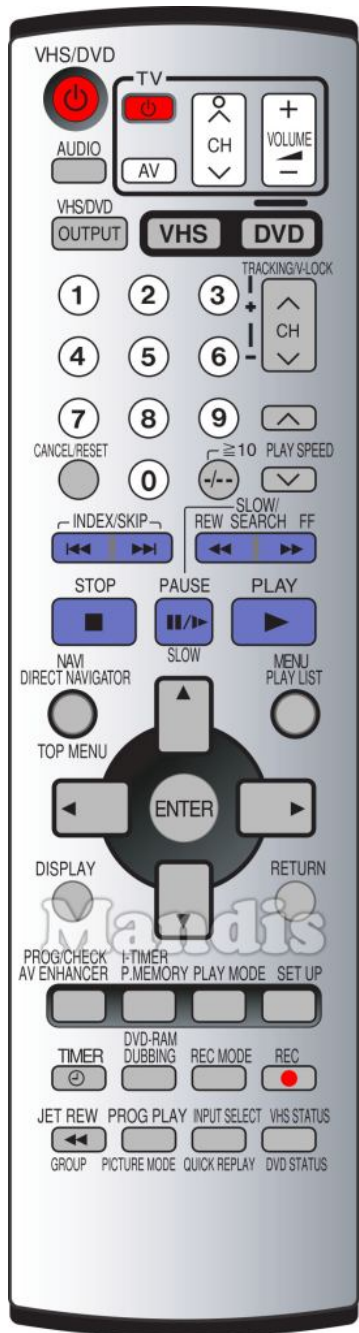

Original	Sustituto
Picture Mode	Picture / Format
DVD Status	Info / Angle
Dubbing	Yellow / YouTube / Repeat
VHS/DVD	Smart / List
Quick Replay	Red / Netflix / Search
Group	Zoom / Size
P.Memory	Fav / Marker / PC
Return	Back / Return
AV Enhancer	AV / Input / RDS
Direct Navigator / Top Menu	D.Menu / Top
Play List / Menu	Menu / Home
Play Mode	Shift + Play / Slow
REW / << Slow/Search	<< / Tune-
FF / Slow/Search	>> / Tune+
VHS/DVD Power	Power
Pause / Slow	Pause / Step / Freeze
CH- / Tracking/V-Lock-	CH- / Page-

Original	Sustituto
CH+ / Tracking/V-Lock+	CH+ / Page+
Cancel / Reset	Exit / Cancel / Clear
-/-- / >=10	Guide / EPG / -/--
Play	Play / Slow
Up	Up
Left	Left
Enter	OK
Right	Right
Down	Down
Display	Display / Media
Setup	Setup / OPT /
Timer	Sleep / Timer
0	0
Audio	Audio / Lang I/II
1	1
2	2
3	3

	Original	Sustituto	Original	Sustituto
	4	 4		
	5	 5		
	6	 6		
	7	 7		
	8	 8		
	9	 9		
	I<< Skip	 I<< / Preset-		
	Skip >>I	 >>I / Preset+		
	Stop	 Stop / Hold		

Original	Sustituto
Prog Play	Shift + Play /
I-Timer	Shift + Sleep / Timer
Cancel / Reset	Exit / Cancel / Clear
VHS/DVD	Smart / List
Display	Display / Media
VCR Status	Info / Angle
Dubbing	Yellow / YouTube / Repeat
Jet Rew	Shift + << /
Pause / Slow	Pause / Step / Freeze
CH+ / Tracking/V-Lock+	CH+ / Page+
CH- / Tracking/V-Lock-	CH- / Page-
VHS/DVD Power	Power
-/-- / >=10	Guide / EPG / -/--
Return	Back / Return
Prog/Check	TV/Radio /
I<< Index	I<< / Preset-
Index >>I	>>I / Preset+

Original	Sustituto
FF	>> / Tune+
Play	Play / Slow
Menu	Menu / Home
Up	Up
Left	Left
Enter	OK
Right	Right
Down	Down
Stop	Stop / Hold
Rec Mode	Shift + Rec / Rec Mode
Timer	Sleep / Timer
Rec	Rec / Rec Mode
0	0
Audio	Audio / Lang I/II
1	1
2	2
3	3