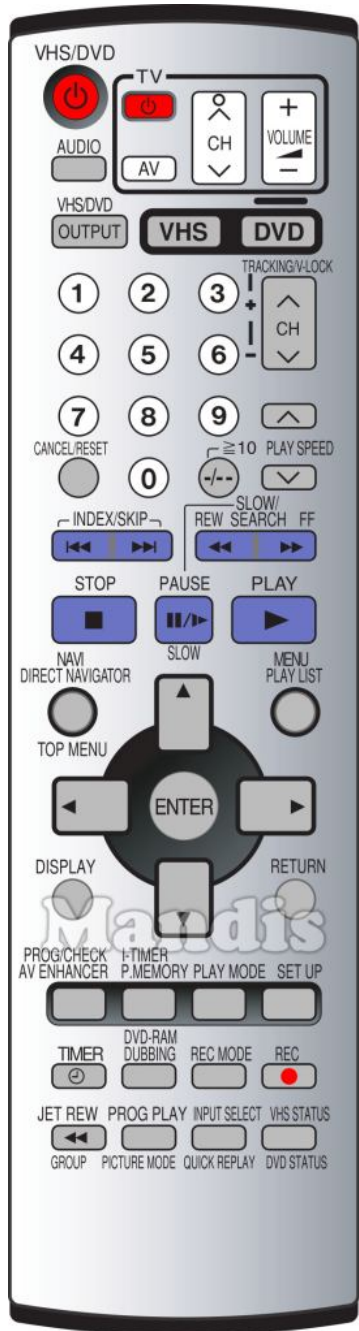

Original	Sustituto
Picture Mode	Picture / Format
DVD Status	Info / Angle
Dubbing	Yellow / YouTube / Repeat
VHS/DVD	Smart / List
Quick Replay	Red / Netflix / Search
Group	Zoom / Size
P.Memory	Fav / Marker / PC
Return	Back / Return
AV Enhancer	AV / Input / RDS
Direct Navigator / Top Menu	D.Menu / Top
Play List / Menu	Menu / Home
Play Mode	Shift + Play / Slow
REW / << Slow/Search	<< / Tune-
FF / Slow/Search	>> / Tune+
VHS/DVD Power	Power
Pause / Slow	Pause / Step / Freeze
CH- / Tracking/V-Lock-	CH- / Page-

Original	Sustituto
CH+ / Tracking/V-Lock+	CH+ / Page+
Cancel / Reset	Exit / Cancel / Clear
-/-- / >=10	Guide / EPG / -/--
Play	Play / Slow
Up	Up
Left	Left
Enter	OK
Right	Right
Down	Down
Display	Display / Media
Setup	Setup / OPT /
Timer	Sleep / Timer
0	0
Audio	Audio / Lang I/II
1	1
2	2
3	3

	Original	Sustituto	Original	Sustituto
	4	 4		
	5	 5		
	6	 6		
	7	 7		
	8	 8		
	9	 9		
	I<< Skip	 I<< / Preset-		
	Skip >>I	 >>I / Preset+		
	Stop	 Stop / Hold		

Original	Sustituto
Prog Play	Shift + Play /
I-Timer	Shift + Sleep / Timer
Cancel / Reset	Exit / Cancel / Clear
VHS/DVD	Smart / List
Display	Display / Media
VCR Status	Info / Angle
Dubbing	Yellow / YouTube / Repeat
Jet Rew	Shift + << /
Pause / Slow	Pause / Step / Freeze
CH+ / Tracking/V-Lock+	CH+ / Page+
CH- / Tracking/V-Lock-	CH- / Page-
VHS/DVD Power	Power
-/-- / >=10	Guide / EPG / -/--
Return	Back / Return
Prog/Check	TV/Radio /
I<< Index	I<< / Preset-
Index >>I	>>I / Preset+

Original	Sustituto
FF	>> / Tune+
Play	Play / Slow
Menu	Menu / Home
Up	Up
Left	Left
Enter	OK
Right	Right
Down	Down
Stop	Stop / Hold
Rec Mode	Shift + Rec / Rec Mode
Timer	Sleep / Timer
Rec	Rec / Rec Mode
0	0
Audio	Audio / Lang I/II
1	1
2	2
3	3