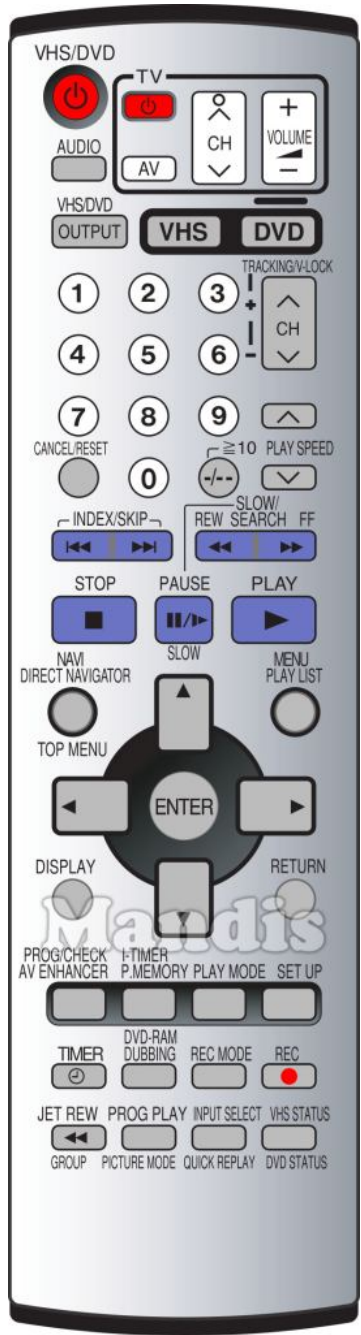

Original	Sustituto
Picture Mode	Picture / Format
DVD Status	Info / Angle
Dubbing	Yellow / YouTube / Repeat
VHS/DVD	Smart / List
Quick Replay	Red / Netflix / Search
Group	Zoom / Size
P.Memory	Fav / Marker / PC
Return	Back / Return
AV Enhancer	AV / Input / RDS
Direct Navigator / Top Menu	D.Menu / Top
Play List / Menu	Menu / Home
Play Mode	Shift + Play / Slow
REW / << Slow/Search	<< / Tune-
FF / Slow/Search	>> / Tune+
VHS/DVD Power	Power
Pause / Slow	Pause / Step / Freeze
CH- / Tracking/V-Lock-	CH- / Page-

Original	Sustituto
CH+ / Tracking/V-Lock+	CH+ / Page+
Cancel / Reset	Exit / Cancel / Clear
-/-- / >=10	Guide / EPG / -/--
Play	Play / Slow
Up	Up
Left	Left
Enter	OK
Right	Right
Down	Down
Display	Display / Media
Setup	Setup / OPT /
Timer	Sleep / Timer
0	0
Audio	Audio / Lang I/II
1	1
2	2
3	3

	Original	Sustituto	Original	Sustituto
	4	 4		
	5	 5		
	6	 6		
	7	 7		
	8	 8		
	9	 9		
	I<< Skip	 I<< / Preset-		
	Skip >>I	 >>I / Preset+		
	Stop	 Stop / Hold		

Original	Sustituto
Prog Play	Shift + Play /
I-Timer	Shift + Sleep / Timer
Cancel / Reset	Exit / Cancel / Clear
VHS/DVD	Smart / List
Display	Display / Media
VCR Status	Info / Angle
Dubbing	Yellow / YouTube / Repeat
Jet Rew	Shift + << /
Pause / Slow	Pause / Step / Freeze
CH+ / Tracking/V-Lock+	CH+ / Page+
CH- / Tracking/V-Lock-	CH- / Page-
VHS/DVD Power	Power
-/-- / >=10	Guide / EPG / -/--
Return	Back / Return
Prog/Check	TV/Radio /
I<< Index	I<< / Preset-
Index >>I	>>I / Preset+

Original	Sustituto
FF	>> / Tune+
Play	Play / Slow
Menu	Menu / Home
Up	Up
Left	Left
Enter	OK
Right	Right
Down	Down
Stop	Stop / Hold
Rec Mode	Shift + Rec / Rec Mode
Timer	Sleep / Timer
Rec	Rec / Rec Mode
0	0
Audio	Audio / Lang I/II
1	1
2	2
3	3