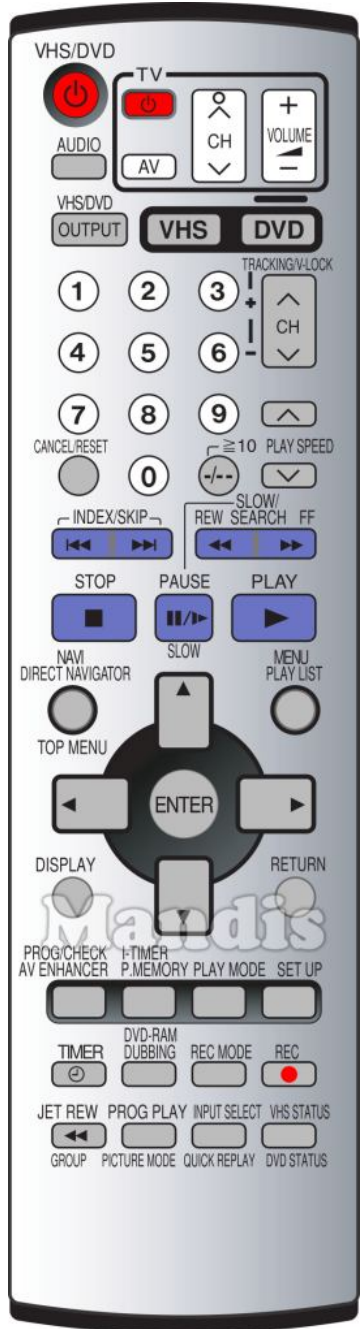

Original	Sustituto	Original	Sustituto
Power	Power		
AV	AV / Input / RDS		
Volume+	Vol+		
Volume-	Vol-		
CH+	CH+ / Page+		
CH-	CH- / Page-