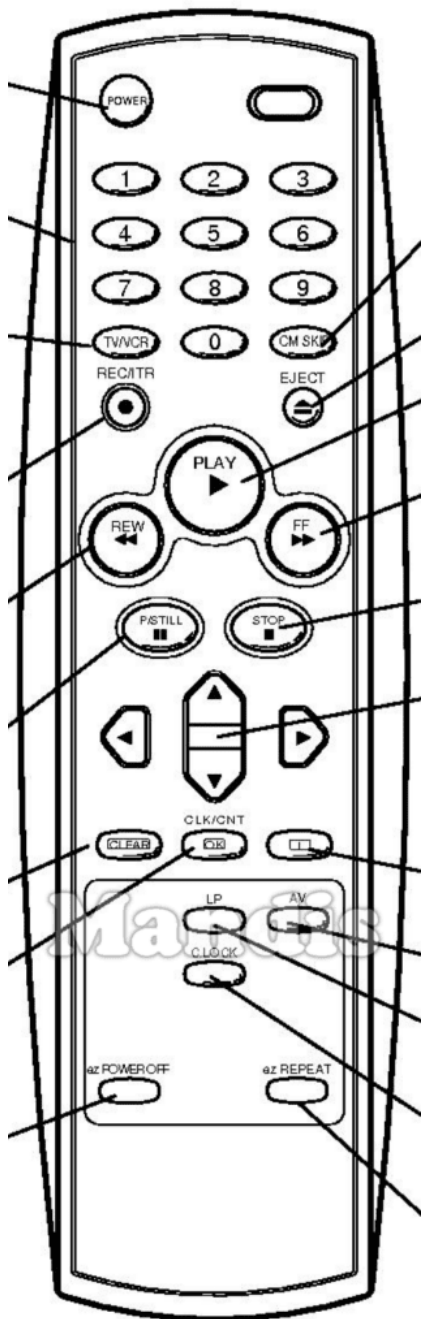

Original	Sustituto
 Power	 Power
 1	 1
 2	 2
 3	 3
 4	 4
 5	 5
 6	 6
 7	 7
 8	 8
 9	 9
 TV/VCR	 Smart / List
 0	 0
 CM-Skip	 Display / Media
 REC / ITR	 Rec / Rec Mode
 Eject	 Eject / Surround
 Play	 Play / Slow
 << REW	 << / Tune-

Original	Sustituto
 << REW	 I<< / Preset-
 >> F FWD	 >> / Tune+
 >> F FWD	 >>I / Preset+
 Pause/Still	 Pause / Step / Freeze
 Stop	 Stop / Hold
 Left	 Left
 Up	 Up
 Right	 Right
 Down	 Down
 Clear	 Exit / Cancel / Clear
 OK / CLK / CNT	 OK
 i	 Info / Angle
 LP	 Text / Goto
 AV	 AV / Input / RDS
 C.Lock	 TV/Radio /

Original	Sustituto	
On/Off		Power
Audio Out		Mute / Dimmer
Play		Play / Slow
Pause		Pause / Step / Freeze
Stop		Stop / Hold
Record		Rec / Rec Mode
Rewind		<< / Tune-
F.Forward		>> / Tune+
Prev.		I<< / Preset-
Next		>>I / Preset+
F.Adv		Sound / Title
Audio		Audio / Lang I/II
Case Tape		Eject / Surround
Mon/TV		Picture / Format
Sp/Lp/Speed		Zoom / Size
Timer/Sleep		Sleep / Timer
Progr/C/CH		TV/Radio /

Original	Sustituto	
Auto/Track		D.Menu / Top
T.Set/Clock		Setup / OPT /
Video/Go-To		Text / Goto
Input Source		AV / Input / RDS
Menu		Menu / Home
Menu Up		Up
Menu Left		Left
OK Enter		OK
Menu Right		Right
Exit		Exit / Cancel / Clear
Menu Down		Down
Slow/Dpss+		Vol+
VCR/TV		Smart / List
Tracking+		CH+ / Page+
Slow/Dpss-		Vol-
Display		Display / Media
Tracking-		CH- / Page-