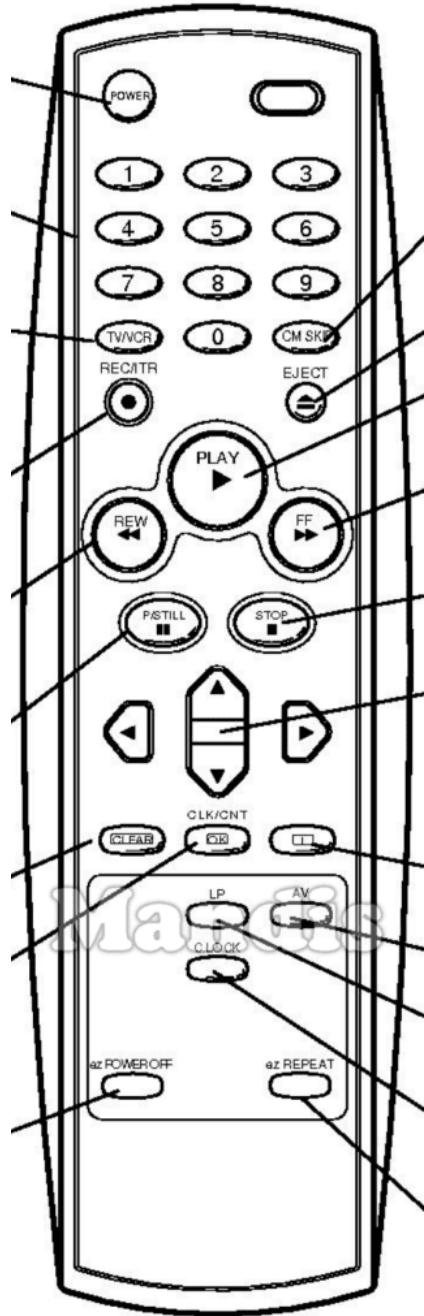

Original	Sustituto	
Auto/Track		D.Menu / Top
T.Set/Clock		Setup / OPT /
Video/Go-To		Text / Goto
Input Source		AV / Input / RDS
Menu		Menu / Home
Menu Up		Up
Menu Left		Left
OK Enter		OK
Menu Right		Right
Exit		Exit / Cancel / Clear
Menu Down		Down
Slow/Dpss+		Vol+
VCR/TV		Smart / List
Tracking+		CH+ / Page+
Slow/Dpss-		Vol-
Display		Display / Media
Tracking-		CH- / Page-

Original	Sustituto	Original	Sustituto
1	 1		
2	 2		
3	 3		
4	 4		
5	 5		
6	 6		
7	 7		
8	 8		
9	 9		
-/--	 Guide / EPG / -/--		
0	 0		
Ch.Memo	 Fav / Marker / PC		
Repeat	 Green / APP / Repeat		
Slow Down	 Shift + Play /		
Clear 00:00	 Shift + Exit / Cancel / Clear		
Index Pict+	 Shift + CH+ /		
Index Pict-	 Shift + CH- /		

Original	Sustituto	
On/Off		Power
Audio Out		Mute / Dimmer
Play		Play / Slow
Pause		Pause / Step / Freeze
Stop		Stop / Hold
Record		Rec / Rec Mode
Rewind		<< / Tune-
F.Forward		>> / Tune+
Prev.		I<< / Preset-
Next		>>I / Preset+
Audio Dub		Sound / Title
Audio		Audio / Lang I/II
Rec/Mode		Subtitle / EQ
Eject/Reverse		Eject / Surround
Mon/TV		Picture / Format
Sp/Lp/Speed		Zoom / Size
Timer/Record		Sleep / Timer

Original	Sustituto	
Progr/C/CH		TV/Radio /
Auto/Track		D.Menu / Top
T.Set/Clock		Setup / OPT /
Video/Go-To		Text / Goto
Input Source		AV / Input / RDS
Menu		Menu / Home
Menu Up		Up
Show View		Info / Angle
Menu Left		Left
OK Enter		OK
Menu Right		Right
Exit		Exit / Cancel / Clear
Menu Down		Down
F.Adv		Back / Return
Slow/Dpss+		Vol+
VCR/TV		Smart / List
Chan+		CH+ / Page+