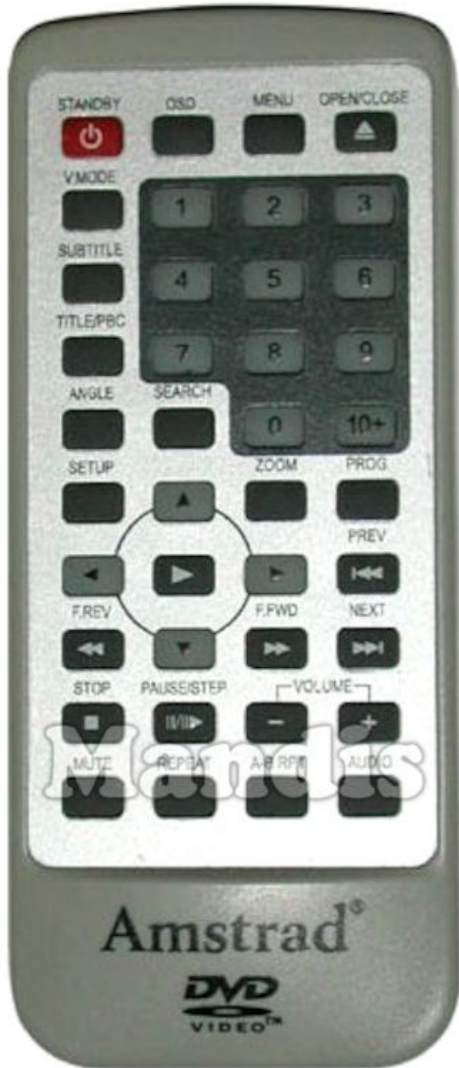

Original	Sustituto
 Standby	 Power
 OSD	 Display / Media
 Menu	 Menu / Home
 Open / Close	 Eject / Surround
 V.Mode	 Picture / Format
 1	 1
 2	 2
 3	 3
 Subtitle	 Subtitle / EQ
 4	 4
 5	 5
 6	 6
 Title / PBC	 Sound / Title
 7	 7
 8	 8
 9	 9
 Angle	 Info / Angle

Original	Sustituto
 Search	 Red / Netflix / Search
 0	 0
 10+	 Guide / EPG / -/--
 Setup	 Setup / OPT /
 Up	 Up
 Zoom	 Zoom / Size
 Prog	 TV/Radio /
 Left	 Left
 Play / Enter	 OK
 Play / Enter	 Play / Slow
 Right	 Right
 Prev	 I<< / Preset-
 F.Rev	 << / Tune-
 Down	 Down
 F.Fwd	 >> / Tune+
 Next	 >>I / Preset+
 Stop	 Stop / Hold