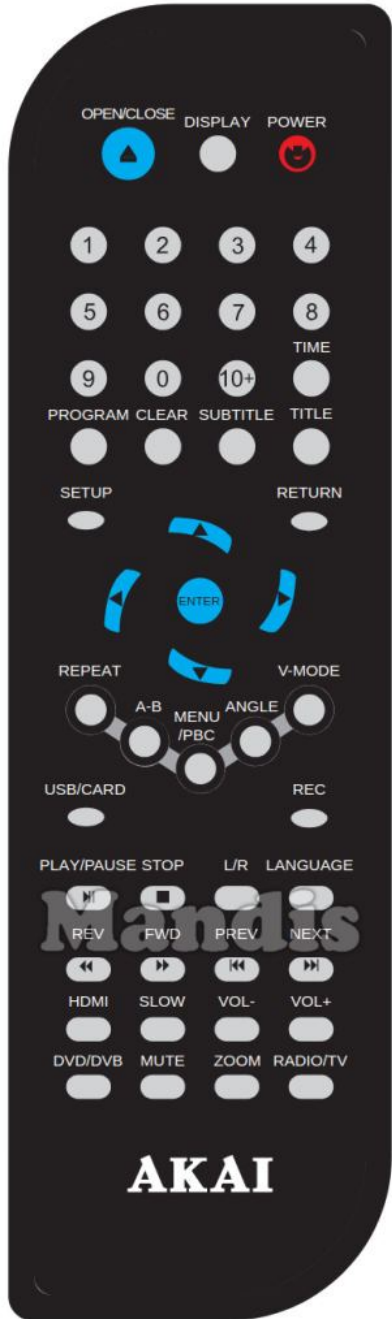

Original	Sustituto
 Power	 Power
 Open/Close	 Eject
 Display	 Info
 1	 1
 2	 2
 3	 3
 4	 4
 5	 5
 6	 6
 7	 7
 8	 8
 9	 9
 0	 0
 10+	 Guide
 Time	 AV
 Program	 Sleep
 Clear	 Exit

Original	Sustituto
 Subtitle	 Subt
 Title	 Text
 Setup	 Options
 Return	 Back
 Up	 Up
 Right	 Right
 Down	 Down
 Left	 Left
 Enter	 Ok
 Repeat	 Shift + Text
 A-B	 D. Menu
 Menu / PBC	 Menu
 Angle	 Format
 V-Mode	 3D
 USB / CARD	 Media
 Rec	 Rec
 Play	 Play

	Original	Sustituto	Original	Sustituto
	Pause			
	Stop			
	L / R			
	Language			
	<< Rew			
	>> Fwd			
	I<< Prev			
	>>I Next			
	HDMI			
	Slow			
	Vol-			
	Vol+			
	DVD / DVB			
	Mute			
	Zoom			
	Radio / Tv			