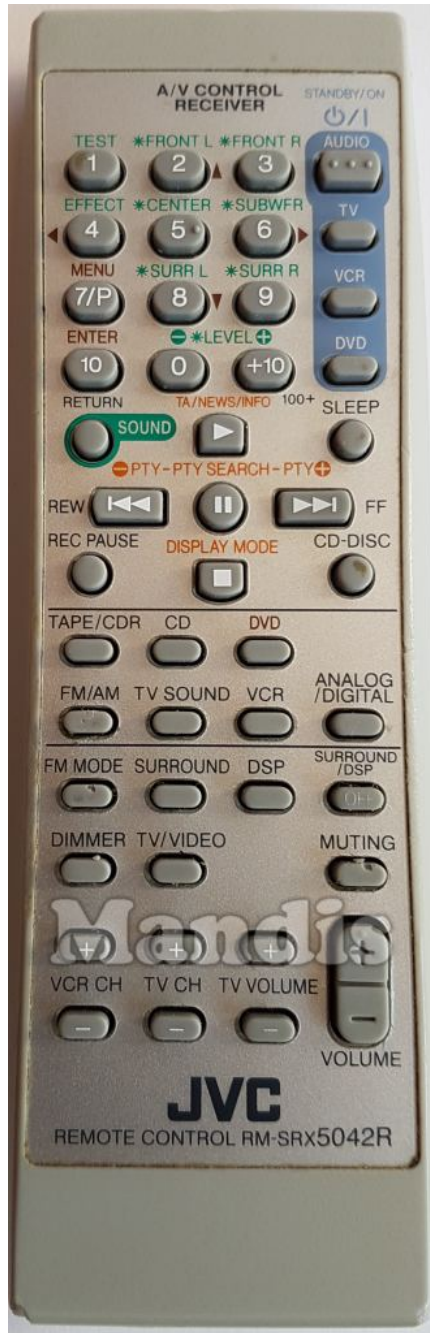

Original	Sustituto
TEST	Text
1	1
1	1 FM/AM
2	2
2	2 FM/AM
3	3
3	3 FM/AM
EFFECT	Effect
4	4
4	4 FM/AM
5	5
5	5 FM/AM
6	6
6	6 FM/AM
7/P	7/P
7/P	7 FM/AM
8	8

Original	Sustituto
8	8 FM/AM
9	9
9	9 FM/AM
LEVEL	Level- SURR L
LEVEL	Level - SURR R
LEVEL	Level- Center
LEVEL	Level- SUBWFR
LEVEL	Level- Front L
LEVEL	Level- Front R
LEVEL+	Level+ SURR L
LEVEL+	Level+ SURR R
LEVEL+	Level+ Center
LEVEL+	Level+ SUBWFR
LEVEL+	Level+ Front L
LEVEL+	Level+ Front R
10	10/Return
10	10 FM/AM

Original	Sustituto
0	0
+10 / +100	Fav / Marker / PC
+10 FM/AM	Shift + 0
Play/TA/News/Info	Shift + Play /
Play FM/AM	Play / Slow
I<</PTY-	Shift + I<< / Preset-
I<<FM/AM	I<< / Preset-
Pause/PTY Search	Shift + Pause / Step / Freeze
Pause FM/AM	Pause / Step / Freeze
>>I/PTY+	Shift + >>I / Preset+
>>I FM/AM	>>I / Preset+
Stop/Display	Shift + Stop /
Stop FM/AM	Stop / Hold
FM/AM	Shift + TV/Radio / Program
FM Mode	TV/Radio /

Original	Sustituto

Original	Sustituto
 Up	 Up
 Left	 Left
 Right	 Right
 Menu	 Menu / Home
 Down	 Down
 Enter	 OK
 Play/TA/News/Info	 Shift + Play /
 Play VCR	 Play / Slow
 I<</PTY-	 Shift + I<< / Preset-
 I<< VCR	 I<< / Preset-
 Pause/PTY Search	 Shift + Pause / Step /
 Pause VCR	 Pause / Step / Freeze
 >>I/PTY+	 Shift + >>I / Preset+
 >>I VCR	 >>I / Preset+
 Rec Pause VCR	 Rec / Rec Mode
 Stop/Display	 Stop / Hold
 Stop VCR	 Shift + Stop / Hold

Original	Sustituto

Original	Sustituto
Audio Standby	Audio / Lang I/II
1	1
2	2
3	3
TV Standby	Power
4	4
5	5
6	6
VCR Standby	Shift + Power
7/P	7
DVD Standby	Shift + 2
Play/TA/News/Info	Play / Slow
Sleep	Sleep / Timer
I<</PTY-	I<< / Preset-
Pause/PTY Search	Pause / Step / Freeze
>>I/PTY+	>>I / Preset+
Stop/Display	Stop / Hold