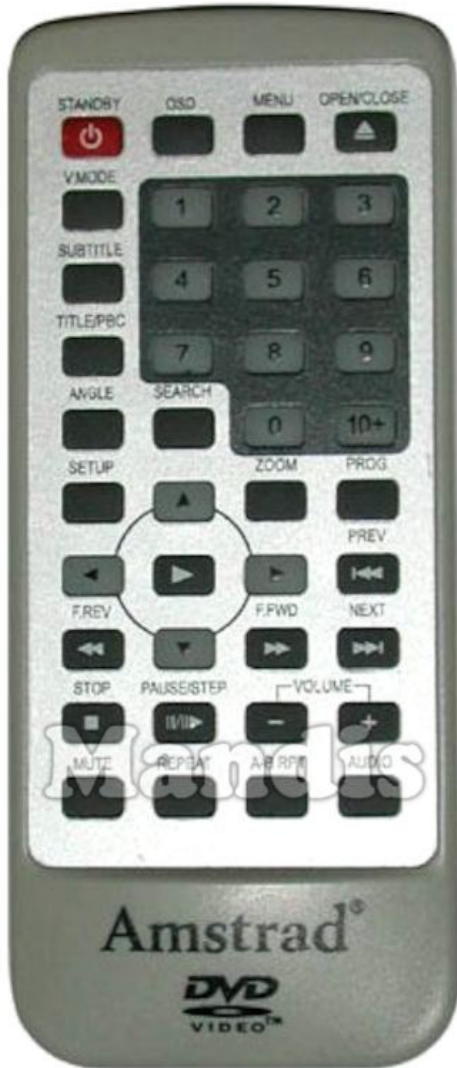

| Original | Sustituto |
|---|--|
|  Standby |  Power |
|  OSD |  Display / Media |
|  Menu |  Menu / Home |
|  Open / Close |  Eject / Surround |
|  V.Mode |  Picture / Format |
|  1 |  1 |
|  2 |  2 |
|  3 |  3 |
|  Subtitle |  Subtitle / EQ |
|  4 |  4 |
|  5 |  5 |
|  6 |  6 |
|  Title / PBC |  Sound / Title |
|  7 |  7 |
|  8 |  8 |
|  9 |  9 |
|  Angle |  Info / Angle |

| Original | Sustituto |
|--|--|
|  Search |  Red / Netflix / Search |
|  0 |  0 |
|  10+ |  Guide / EPG / -/-- |
|  Setup |  Setup / OPT / |
|  Up |  Up |
|  Zoom |  Zoom / Size |
|  Prog |  TV/Radio / |
|  Left |  Left |
|  Play / Enter |  OK |
|  Play / Enter |  Play / Slow |
|  Right |  Right |
|  Prev |  I<< / Preset- |
|  F.Rev |  << / Tune- |
|  Down |  Down |
|  F.Fwd |  >> / Tune+ |
|  Next |  >>I / Preset+ |
|  Stop |  Stop / Hold |