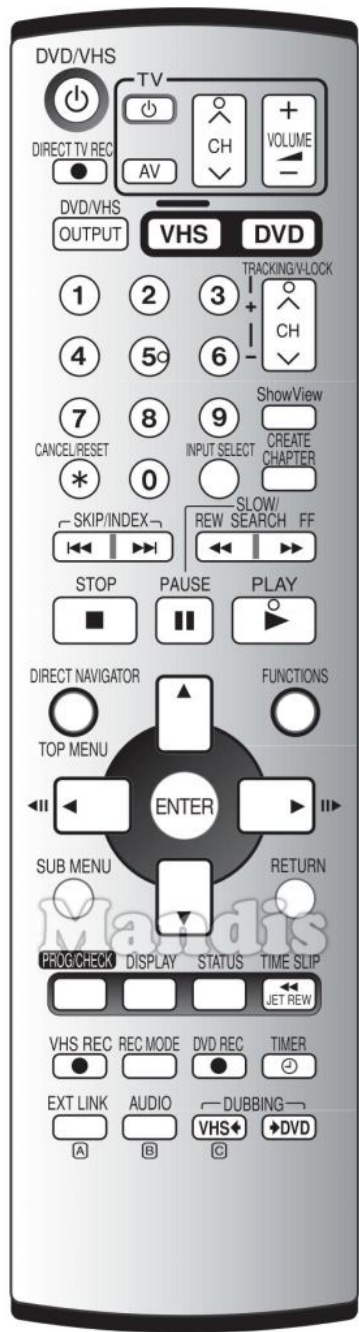

Original	Sustituto	Original	Sustituto
 VHS/DVD Power	 Power	 Create Chapter	 TV/R
 Direct TV Rec	 Subt	 I<< Skip	 I<<
 VHS/DVD	 Smart	 Skip >>I	 >>I
 1	 1	 REW / << Slow/Search	 <<
 2	 2	 FF / Slow/Search	 >>
 3	 3	 Stop	 Stop
 4	 4	 Pause	 Pause
 5	 5	 Play	 Play
 6	 6	 Direct Navigator / Top Menu	 D. Menu
 7	 7	 Functions	 List
 8	 8	 Up	 Up
 9	 9	 Left	 Left
 0	 0	 Enter	 Ok
 Cancel / Reset	 Exit	 Right	 Right
 Input Select	 Guide	 Down	 Down
 CH+ / Tracking/V-Lock+	 Ch +	 Sub Menu	 Menu
 CH- / Tracking/V-Lock-	 Ch -	 Return	 Back

	Original	Sustituto		Original	Sustituto
	Prog / Check	Sleep			
	Display	Info			
	Status	Media			
	Time Slip	Vol +			
	Timer	AV			
	Ext Link	3D			
	Audio / B	Dual			
	Dubbing	Blue			

	Original	Sustituto	Original	Sustituto
	Power			
	AV			
	Volume+			
	Volume-			
	CH+			
	CH-			

Original	Sustituto	Original	Sustituto
 VHS/DVD Power	 Power	 ShowView	 Media
 Direct TV Rec	 Subt	 I<< Index	 I<<
 VHS/DVD	 Smart	 Index >>I	 >>I
 1	 1	 REW	 <<
 2	 2	 FF	 >>
 3	 3	 Stop	 Stop
 4	 4	 Pause	 Pause
 5	 5	 Play	 Play
 6	 6	 Up	 Up
 7	 7	 Left	 Left
 8	 8	 Enter	 Ok
 9	 9	 Right	 Right
 0	 0	 Down	 Down
 Cancel / Reset	 Exit	 Return	 Back
 Input Select	 AV	 Prog/Check	 Sleep
 CH+ / Tracking/V-Lock+	 Ch +	 Display	 Info
 CH- / Tracking/V-Lock-	 Ch -	 Jet Rew	 Shift + <<