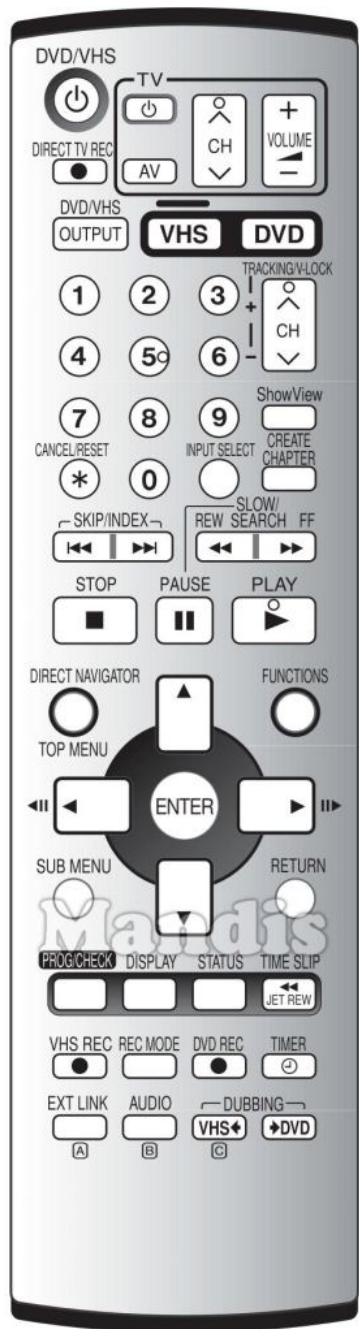

Original	Sustituto	Original	Sustituto
 VHS/DVD Power	 Power	 Create Chapter	 TV/R
 Direct TV Rec	 Subt	 I<< Skip	 I<<
 VHS/DVD	 Smart	 Skip >>I	 >>I
 1	 1	 REW / << Slow/Search	 <<
 2	 2	 FF / Slow/Search	 >>
 3	 3	 Stop	 Stop
 4	 4	 Pause	 Pause
 5	 5	 Play	 Play
 6	 6	 Direct Navigator / Top Menu	 D. Menu
 7	 7	 Functions	 List
 8	 8	 Up	 Up
 9	 9	 Left	 Left
 0	 0	 Enter	 Ok
 Cancel / Reset	 Exit	 Right	 Right
 Input Select	 Guide	 Down	 Down
 CH+ / Tracking/V-Lock+	 Ch +	 Sub Menu	 Menu
 CH- / Tracking/V-Lock-	 Ch -	 Return	 Back

	Original	Sustituto		Original	Sustituto
	Prog / Check	Sleep			
	Display	Info			
	Status	Media			
	Time Slip	Vol +			
	Timer	AV			
	Ext Link	3D			
	Audio / B	Dual			
	Dubbing	Blue			

	Original	Sustituto	Original	Sustituto
	Power			
	AV			
	Volume+			
	Volume-			
	CH+			
	CH-			

Original	Sustituto	Original	Sustituto
 VHS/DVD Power	 Power	 ShowView	 Media
 Direct TV Rec	 Subt	 I<< Index	 I<<
 VHS/DVD	 Smart	 Index >>I	 >>I
 1	 1	 REW	 <<
 2	 2	 FF	 >>
 3	 3	 Stop	 Stop
 4	 4	 Pause	 Pause
 5	 5	 Play	 Play
 6	 6	 Up	 Up
 7	 7	 Left	 Left
 8	 8	 Enter	 Ok
 9	 9	 Right	 Right
 0	 0	 Down	 Down
 Cancel / Reset	 Exit	 Return	 Back
 Input Select	 AV	 Prog/Check	 Sleep
 CH+ / Tracking/V-Lock+	 Ch +	 Display	 Info
 CH- / Tracking/V-Lock-	 Ch -	 Jet Rew	 Shift + <<