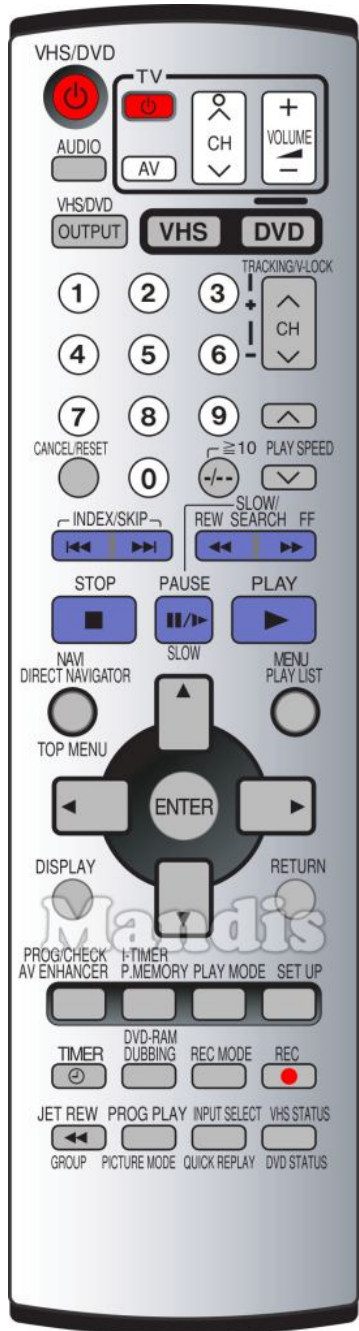

Original	Sustituto
Picture Mode	Picture / Format
DVD Status	Info / Angle
Dubbing	Yellow / YouTube / Repeat
VHS/DVD	Smart / List
Quick Replay	Red / Netflix / Search
Group	Zoom / Size
P.Memory	Fav / Marker / PC
Return	Back / Return
AV Enhancer	AV / Input / RDS
Direct Navigator / Top Menu	D.Menu / Top
Play List / Menu	Menu / Home
Play Mode	Shift + Play / Slow
REW / << Slow/Search	<< / Tune-
FF / Slow/Search	>> / Tune+
VHS/DVD Power	Power
Pause / Slow	Pause / Step / Freeze
CH- / Tracking/V-Lock-	CH- / Page-

Original	Sustituto
CH+ / Tracking/V-Lock+	CH+ / Page+
Cancel / Reset	Exit / Cancel / Clear
-/-- / >=10	Guide / EPG / -/--
Play	Play / Slow
Up	Up
Left	Left
Enter	OK
Right	Right
Down	Down
Display	Display / Media
Setup	Setup / OPT /
Timer	Sleep / Timer
0	0
Audio	Audio / Lang I/II
1	1
2	2
3	3

Original	Sustituto
Prog Play	Shift + Play /
I-Timer	Shift + Sleep / Timer
Cancel / Reset	Exit / Cancel / Clear
VHS/DVD	Smart / List
Display	Display / Media
VCR Status	Info / Angle
Dubbing	Yellow / YouTube / Repeat
Jet Rew	Shift + << /
Pause / Slow	Pause / Step / Freeze
CH+ / Tracking/V-Lock+	CH+ / Page+
CH- / Tracking/V-Lock-	CH- / Page-
VHS/DVD Power	Power
-/-- / >=10	Guide / EPG / -/--
Return	Back / Return
Prog/Check	TV/Radio /
I<< Index	I<< / Preset-
Index >>I	>>I / Preset+

Original	Sustituto
FF	>> / Tune+
Play	Play / Slow
Menu	Menu / Home
Up	Up
Left	Left
Enter	OK
Right	Right
Down	Down
Stop	Stop / Hold
Rec Mode	Shift + Rec / Rec Mode
Timer	Sleep / Timer
Rec	Rec / Rec Mode
0	0
Audio	Audio / Lang I/II
1	1
2	2
3	3