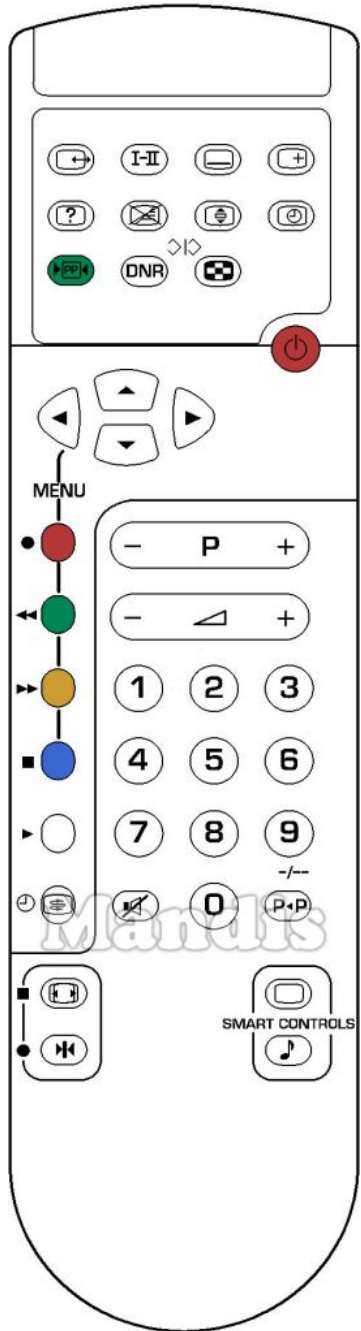

Original	Sustituto	Original	Sustituto
	Power		Red / Menu
	Power		Red
	Shift + Menu		Red / Menu
	Shift + Menu		Red
	Source		Red / Menu
	Source		Red
	I - II		Red / Menu
	I - II		Red
	Subtitles		Red / Menu
	Subtitles		Red
	[i+]		Red / Menu
	[i+]		Red
	[?]		Red / Menu
	[?]		Red
	Mix		Red / Menu
	Mix		Red
	Zoom		Red / Menu
	Zoom		Red
	Time		Red / Menu
	Time		Red
	[PP]		Red / Menu
	[PP]		Red
	DNR		Red / Menu
	DNR		Red
	Mosaic		Red / Menu
	Mosaic		Red
	Up		Red / Menu
	Up		Red
	Down		Red / Menu
	Down		Red
	Right		Red / Menu
	Right		Red
	Left		Red / Menu
	Left		Red
	Green / Menu		Green
	Green / Menu		Green
	Green / Menu		Green / Menu
	Green / Menu		Green
	Yellow / Other		Yellow
	Yellow / Other		Yellow
	Yellow / Other		Yellow / Other
	Yellow / Other		Yellow
	Blue / OK		Blue
	Blue / OK		Blue
	Blue / OK		Blue / OK
	Blue / OK		Blue
	Special Audio		Blue / OK
	Special Audio		Blue / OK
	Text		Blue / OK
	Text		Blue
	P -		Blue / OK
	P -		Blue
	P +		Blue / OK
	P +		Blue
	Vol -		Blue / OK
	Vol -		Blue
	Vol +		Blue / OK
	Vol +		Blue
	1		Blue / OK
	1		Blue
	2		Blue / OK
	2		Blue
	3		Blue / OK
	3		Blue

	Original	Sustituto	Original	Sustituto
	4			
	5			
	6			
	7			
	8			
	9			
	0			
	Mute			
	P < P			
	Format			
	Freeze			
	Smart Controls Picture			
	Smart Controls Audio			

Original	Sustituto	Original	Sustituto
	Power		Power
	Time		TV/R
	Zoom		3D
	Mix		Text
	[?]		Shift + Info
	[i+]		Info
	Freeze/Rec		Pause
	Format/Stop		Format
	Source		AV
	I-II		Dual
	Up		Up
	Down		Down
	Right		Right
	Left		Left
	Rec		Rec
	<<		<<
	>>		>>
	Stop		Stop
	Play		Play
	Timer		Shift + AV
	P-		Ch -
	P+		Ch +
	1		1
	2		2
	3		3
	4		4
	5		5
	6		6
	7		7
	8		8
	9		9
	0		0
	-/-		Guide