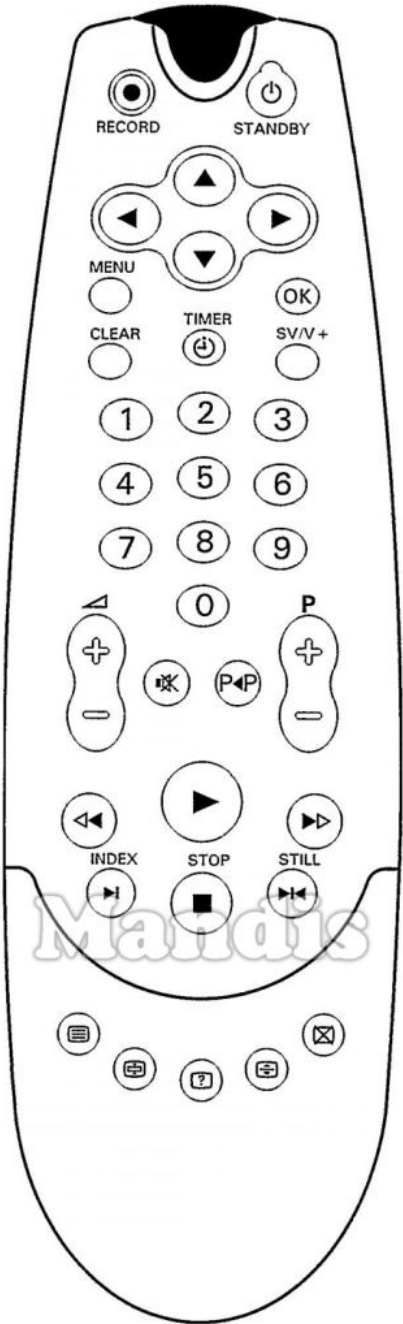

Original		Sustituto		Original		Sustituto	
	Standby		Power		6		6
	Record		Rec		7		7
	Up		Up		8		8
	Left		Left		9		9
	Right		Right		0		0
	Down		Down		Vol+		Vol +
	→>		Smart		Vol-		Vol -
	OK		Ok		Mute		Mute
	Menu		Menu		P<P		Pre Ch
	Clear		Exit		P+		Ch +
	Timer		AV		P-		Ch -
	SV/V+		Media		Play		Play
	1		1		<<		<<
	2		2		>>		>>
	3		3		>I / Index		>>I
	4		4		Stop		Stop
	5		5		>I< Still		Pause

	Original	Sustituto		Sustituto
	Teletext			Text
	Hold			Red
	Reveal			Green
	Size			Yellow
	Cancel			Blue

	Original	Sustituto