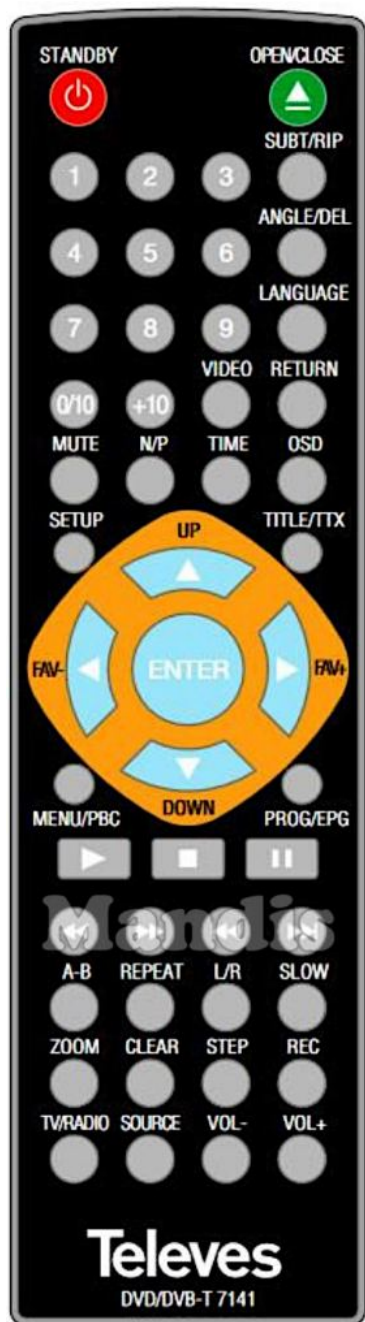

Original		Sustituto		Original		Sustituto	
	Standby		Power		Title / TTX		Text / Goto
	Mute		Mute / Dimmer		Source		AV / Input / RDS
	Play		Play / Slow		Menu / PBC		Menu / Home
	Pause		Pause / Step / Freeze		Up		Up
	Stop		Stop / Hold		Left / Fav-		Left
	Rec		Rec / Rec Mode		Enter		OK
	<<		<< / Tune-		Right / Fav+		Right
	>>		>> / Tune+		Clear		Exit / Cancel / Clear
	I<<		I<< / Preset-		Down		Down
	>>I		>>I / Preset+		Return		Back / Return
	Language		Audio / Lang I/II		Vol+		Vol+
	SUBT / RIP		Subtitle / EQ		L/R		Smart / List
	Open / Close		Eject / Surround		Vol-		Vol-
	Zoom		Zoom / Size		OSD		Display / Media
	Time		Sleep / Timer		1		1
	TV / Radio		TV/Radio /		2		2
	Setup		Setup / OPT /		3		3

Original	Sustituto
[4]	[VIDEO 4]
[5]	[TAPE 5]
[6]	[TUNER 6]
[7]	[AUX - HDD 7]
[8]	[USB 8]
[9]	[BLUETOOTH 9]
[+10]	[GUIDE EPG] Guide / EPG / -/--
[+10]	[HDMI - BAT 0] 0
[REPEAT]	[APP REPEAT] Green / APP / Repeat
[A-B]	[YouTube REPEAT A-B] Yellow / YouTube / Repeat
[SLOW]	[SHIFT + SLOW] Shift + Play /
[STEP]	[SHIFT + STEP - FREEZE] Shift + Pause / Step /
[PROG/EPG]	[SHIFT + PROGRAM TV/RADIO] Shift + TV/Radio / Program
[ANGLE/DEL]	[SHIFT + RETURN BACK] Shift + Back / Return
[N/P]	[SHIFT + MEDIA DISPLAY] Shift + Display / Media
[VIDEO]	[SHIFT + VIDEO 4] Shift + 4
[PROG/EPG]	[SHIFT + GUIDE EPG] Shift + Guide / EPG / -/--